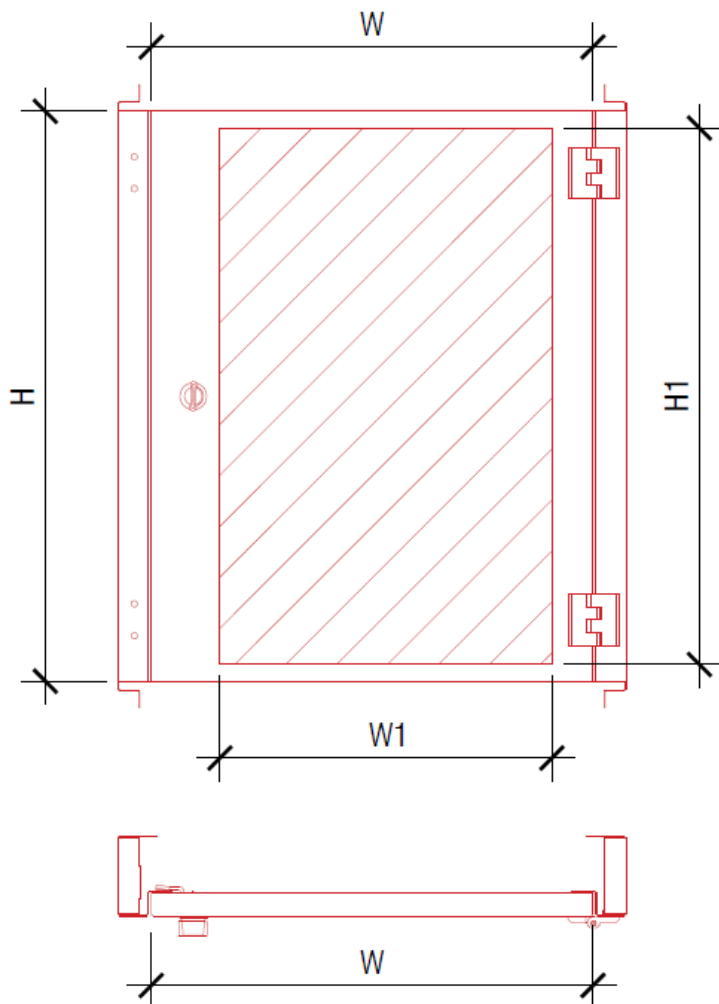

MWM Series - Internal Doors

Material:	1.2mm Sheet Steel
Colour:	White

Product dimensions and images

Product dimensions and images cont...

Part No.	Door Width W	Door Height H	To suit enclosure (W x H)	Usable Area W1	Usable Area H1	No. Locks
MID4.4	342	336	400 x 400	260	320	1
MID4.5	342	436	400 x 500	260	420	1
MID4.6	342	536	400 x 600	260	520	1
MID5.7	442	636	500 x 700	360	620	1
MID6.4	542	336	600 x 400	460	320	1
MID6.6	542	536	600 x 600	460	520	1
MID6.8	542	736	600 x 800	460	720	1
MID6.10	542	936	600 x 1000	460	920	1
MID6.12	542	1136	600 x 1200	460	1120	1
MID6.14	542	1336	600 x 1400	460	1320	1
MID6.16	542	1536	600 x 1600	460	1520	1
MID8.4	742	336	800 x 400	660	320	2
MID8.6	742	536	800 x 600	660	520	2
MID8.10	742	936	800 x 1000	660	920	2
MID8.12	742	1136	800 x 1200	660	1120	2
MID8.14	742	1336	800 x 1400	660	1320	2
MID8.16	742	1536	800 x 1600	660	1520	2

Measurements are in mm

Product dimensions and images cont...

Product dimensions and images cont...

Product dimensions and images cont...

Product dimensions and images cont...

Subject to change without notice