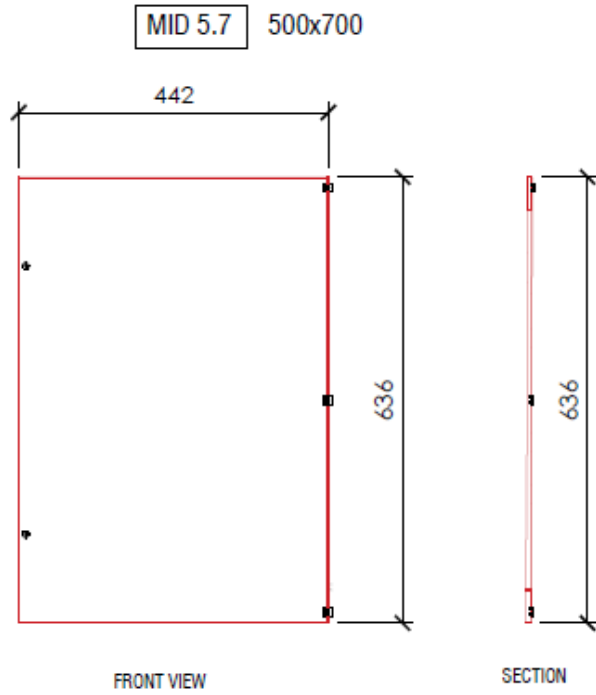

MWM Series - Internal Doors

Material:	1.2mm Sheet Steel
Colour:	White

Product dimensions and images

Product dimensions and images cont...

Part No.	Door Width W	Door Height H	To suit enclosure (W x H)	Usable Area W1	Usable Area H1	No. Locks
MID4.4	342	336	400 x 400	260	320	1
MID4.5	342	436	400 x 500	260	420	1
MID4.6	342	536	400 x 600	260	520	1
MID5.7	442	636	500 x 700	360	620	1
MID6.4	542	336	600 x 400	460	320	1
MID6.6	542	536	600 x 600	460	520	1
MID6.8	542	736	600 x 800	460	720	1
MID6.10	542	936	600 x 1000	460	920	1
MID6.12	542	1136	600 x 1200	460	1120	1
MID6.14	542	1336	600 x 1400	460	1320	1
MID6.16	542	1536	600 x 1600	460	1520	1
MID8.4	742	336	800 x 400	660	320	2
MID8.6	742	536	800 x 600	660	520	2
MID8.10	742	936	800 x 1000	660	920	2
MID8.12	742	1136	800 x 1200	660	1120	2
MID8.14	742	1336	800 x 1400	660	1320	2
MID8.16	742	1536	800 x 1600	660	1520	2

Measurements are in mm

Product dimensions and images cont...

Product dimensions and images cont...

Product dimensions and images cont...

Product dimensions and images cont...

Subject to change without notice