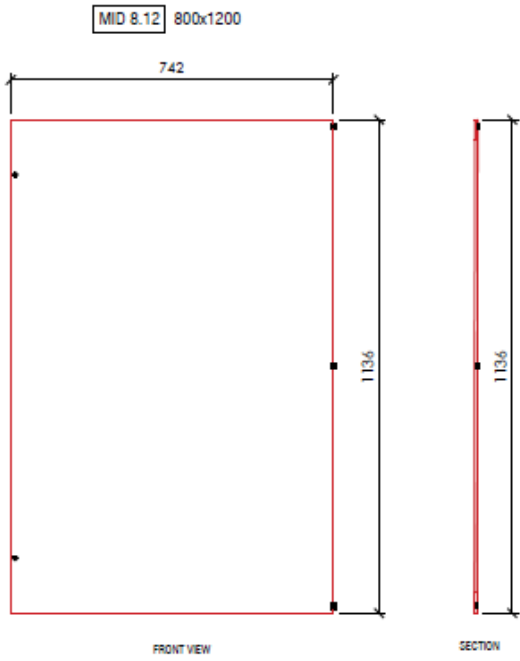

MWM Series - Internal Doors

Material:	1.2mm Sheet Steel
Colour:	White

Product dimensions and images

Product dimensions and images cont...

Part No.	Door Width W	Door Height H	To suit enclosure (W x H)	Usable Area W1	Usable Area H1	No. Locks
MID4.4	342	336	400 x 400	260	320	1
MID4.5	342	436	400 x 500	260	420	1
MID4.6	342	536	400 x 600	260	520	1
MID5.7	442	636	500 x 700	360	620	1
MID6.4	542	336	600 x 400	460	320	1
MID6.6	542	536	600 x 600	460	520	1
MID6.8	542	736	600 x 800	460	720	1
MID6.10	542	936	600 x 1000	460	920	1
MID6.12	542	1136	600 x 1200	460	1120	1
MID6.14	542	1336	600 x 1400	460	1320	1
MID6.16	542	1536	600 x 1600	460	1520	1
MID8.4	742	336	800 x 400	660	320	2
MID8.6	742	536	800 x 600	660	520	2
MID8.10	742	936	800 x 1000	660	920	2
MID8.12	742	1136	800 x 1200	660	1120	2
MID8.14	742	1336	800 x 1400	660	1320	2
MID8.16	742	1536	800 x 1600	660	1520	2

Measurements are in mm

Product dimensions and images cont...

Product dimensions and images cont...

Product dimensions and images cont...

Product dimensions and images cont...

Subject to change without notice