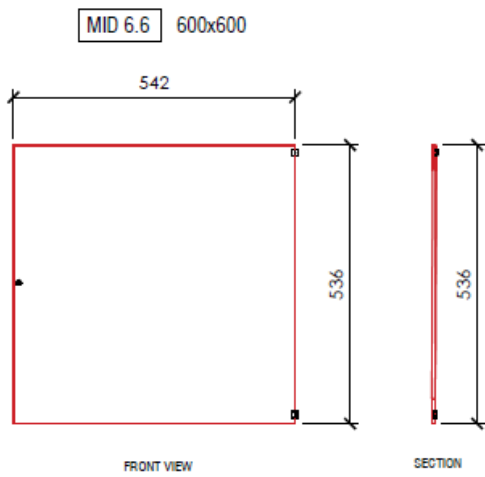

MWM Series - Internal Doors

Material:	1.2mm Sheet Steel
Colour:	White

Product dimensions and images

Product dimensions and images cont...

Part No.	Door Width W	Door Height H	To suit enclosure (W x H)	Usable Area W1	Usable Area H1	No. Locks
MID4.4	342	336	400 x 400	260	320	1
MID4.5	342	436	400 x 500	260	420	1
MID4.6	342	536	400 x 600	260	520	1
MID5.7	442	636	500 x 700	360	620	1
MID6.4	542	336	600 x 400	460	320	1
MID6.6	542	536	600 x 600	460	520	1
MID6.8	542	736	600 x 800	460	720	1
MID6.10	542	936	600 x 1000	460	920	1
MID6.12	542	1136	600 x 1200	460	1120	1
MID6.14	542	1336	600 x 1400	460	1320	1
MID6.16	542	1536	600 x 1600	460	1520	1
MID8.4	742	336	800 x 400	660	320	2
MID8.6	742	536	800 x 600	660	520	2
MID8.10	742	936	800 x 1000	660	920	2
MID8.12	742	1136	800 x 1200	660	1120	2
MID8.14	742	1336	800 x 1400	660	1320	2
MID8.16	742	1536	800 x 1600	660	1520	2

Measurements are in mm

Product dimensions and images cont...

Product dimensions and images cont...

Product dimensions and images cont...

Product dimensions and images cont...

Subject to change without notice