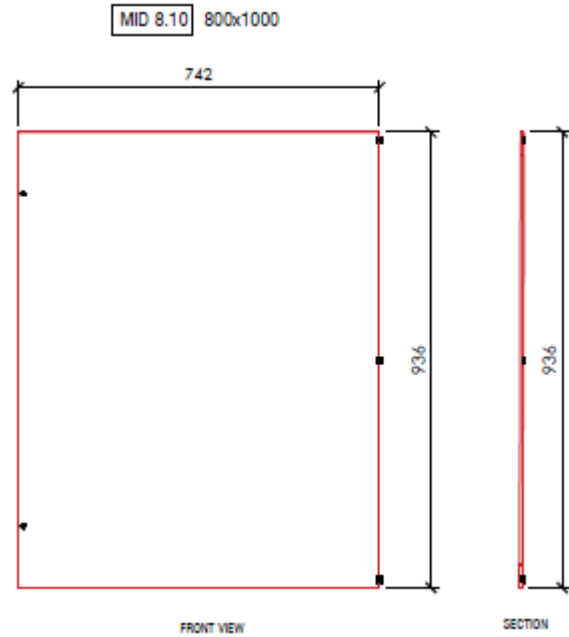

MWM Series - Internal Doors

Material:	1.2mm Sheet Steel
Colour:	White

Product dimensions and images

Product dimensions and images cont...

Part No.	Door Width W	Door Height H	To suit enclosure (W x H)	Usable Area W1	Usable Area H1	No. Locks
MID4.4	342	336	400 x 400	260	320	1
MID4.5	342	436	400 x 500	260	420	1
MID4.6	342	536	400 x 600	260	520	1
MID5.7	442	636	500 x 700	360	620	1
MID6.4	542	336	600 x 400	460	320	1
MID6.6	542	536	600 x 600	460	520	1
MID6.8	542	736	600 x 800	460	720	1
MID6.10	542	936	600 x 1000	460	920	1
MID6.12	542	1136	600 x 1200	460	1120	1
MID6.14	542	1336	600 x 1400	460	1320	1
MID6.16	542	1536	600 x 1600	460	1520	1
MID8.4	742	336	800 x 400	660	320	2
MID8.6	742	536	800 x 600	660	520	2
MID8.10	742	936	800 x 1000	660	920	2
MID8.12	742	1136	800 x 1200	660	1120	2
MID8.14	742	1336	800 x 1400	660	1320	2
MID8.16	742	1536	800 x 1600	660	1520	2

Measurements are in mm

Product dimensions and images cont...

Product dimensions and images cont...

Product dimensions and images cont...

Product dimensions and images cont...

Subject to change without notice