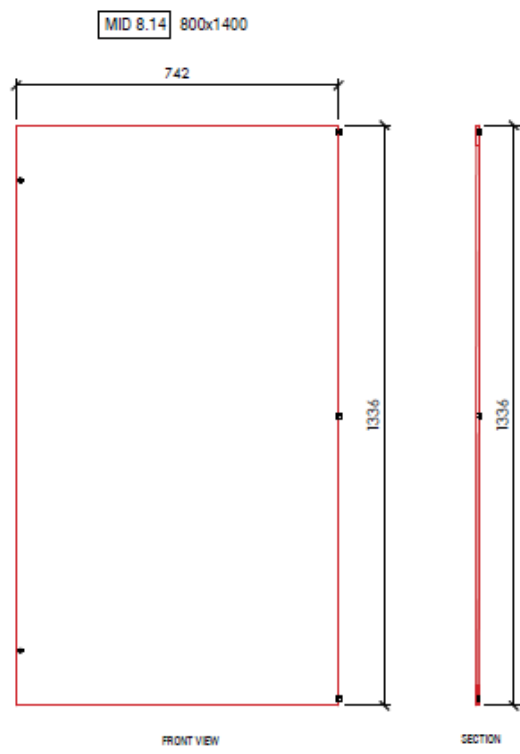

MWM Series - Internal Doors

Material:	1.2mm Sheet Steel
Colour:	White

Product dimensions and images

Product dimensions and images cont...

Part No.	Door Width W	Door Height H	To suit enclosure (W x H)	Usable Area W1	Usable Area H1	No. Locks
MID4.4	342	336	400 x 400	260	320	1
MID4.5	342	436	400 x 500	260	420	1
MID4.6	342	536	400 x 600	260	520	1
MID5.7	442	636	500 x 700	360	620	1
MID6.4	542	336	600 x 400	460	320	1
MID6.6	542	536	600 x 600	460	520	1
MID6.8	542	736	600 x 800	460	720	1
MID6.10	542	936	600 x 1000	460	920	1
MID6.12	542	1136	600 x 1200	460	1120	1
MID6.14	542	1336	600 x 1400	460	1320	1
MID6.16	542	1536	600 x 1600	460	1520	1
MID8.4	742	336	800 x 400	660	320	2
MID8.6	742	536	800 x 600	660	520	2
MID8.10	742	936	800 x 1000	660	920	2
MID8.12	742	1136	800 x 1200	660	1120	2
MID8.14	742	1336	800 x 1400	660	1320	2
MID8.16	742	1536	800 x 1600	660	1520	2

Measurements are in mm

Product dimensions and images cont...

Product dimensions and images cont...

Product dimensions and images cont...

Product dimensions and images cont...

Subject to change without notice