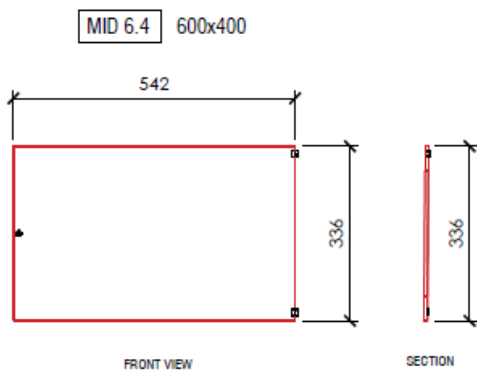

MWM Series - Internal Doors

Material:	1.2mm Sheet Steel
Colour:	White

Product dimensions and images

Product dimensions and images cont...

Part No.	Door Width W	Door Height H	To suit enclosure (W x H)	Usable Area W1	Usable Area H1	No. Locks
MID4.4	342	336	400 x 400	260	320	1
MID4.5	342	436	400 x 500	260	420	1
MID4.6	342	536	400 x 600	260	520	1
MID5.7	442	636	500 x 700	360	620	1
MID6.4	542	336	600 x 400	460	320	1
MID6.6	542	536	600 x 600	460	520	1
MID6.8	542	736	600 x 800	460	720	1
MID6.10	542	936	600 x 1000	460	920	1
MID6.12	542	1136	600 x 1200	460	1120	1
MID6.14	542	1336	600 x 1400	460	1320	1
MID6.16	542	1536	600 x 1600	460	1520	1
MID8.4	742	336	800 x 400	660	320	2
MID8.6	742	536	800 x 600	660	520	2
MID8.10	742	936	800 x 1000	660	920	2
MID8.12	742	1136	800 x 1200	660	1120	2
MID8.14	742	1336	800 x 1400	660	1320	2
MID8.16	742	1536	800 x 1600	660	1520	2

Measurements are in mm

Product dimensions and images cont...

Product dimensions and images cont...

Product dimensions and images cont...

Product dimensions and images cont...

Subject to change without notice