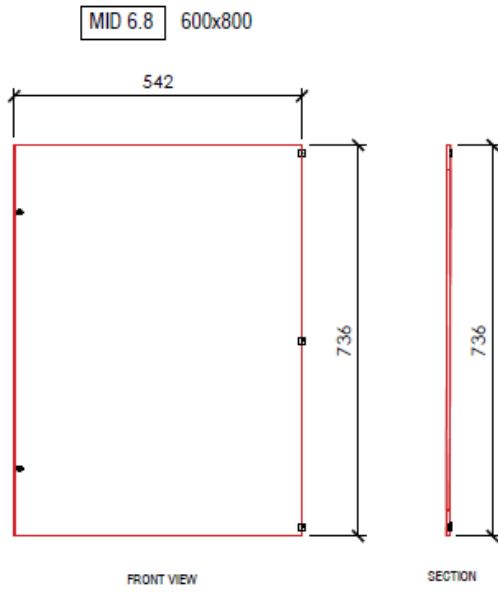

MWM Series - Internal Doors

Material:	1.2mm Sheet Steel
Colour:	White

Product dimensions and images

Product dimensions and images cont...

Part No.	Door Width W	Door Height H	To suit enclosure (W x H)	Usable Area W1	Usable Area H1	No. Locks
MID4.4	342	336	400 x 400	260	320	1
MID4.5	342	436	400 x 500	260	420	1
MID4.6	342	536	400 x 600	260	520	1
MID5.7	442	636	500 x 700	360	620	1
MID6.4	542	336	600 x 400	460	320	1
MID6.6	542	536	600 x 600	460	520	1
MID6.8	542	736	600 x 800	460	720	1
MID6.10	542	936	600 x 1000	460	920	1
MID6.12	542	1136	600 x 1200	460	1120	1
MID6.14	542	1336	600 x 1400	460	1320	1
MID6.16	542	1536	600 x 1600	460	1520	1
MID8.4	742	336	800 x 400	660	320	2
MID8.6	742	536	800 x 600	660	520	2
MID8.10	742	936	800 x 1000	660	920	2
MID8.12	742	1136	800 x 1200	660	1120	2
MID8.14	742	1336	800 x 1400	660	1320	2
MID8.16	742	1536	800 x 1600	660	1520	2

Measurements are in mm

Product dimensions and images cont...

Product dimensions and images cont...

Product dimensions and images cont...

Product dimensions and images cont...

Subject to change without notice