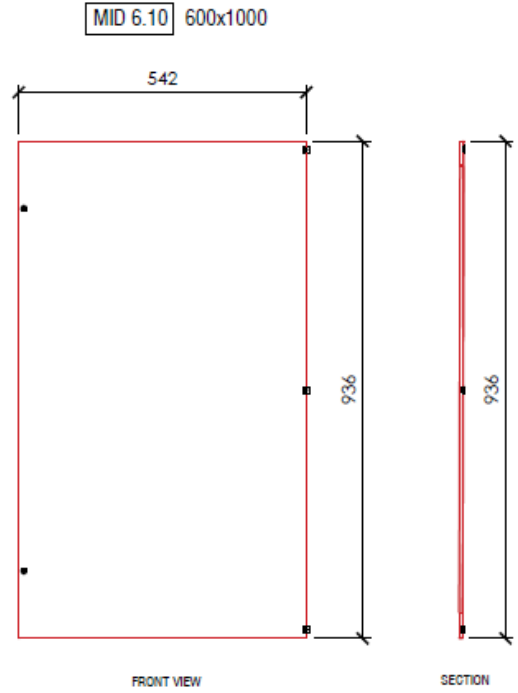

MWM Series - Internal Doors

Material:	1.2mm Sheet Steel
Colour:	White

Product dimensions and images

Product dimensions and images cont...

Part No.	Door Width W	Door Height H	To suit enclosure (W x H)	Usable Area W1	Usable Area H1	No. Locks
MID4.4	342	336	400 x 400	260	320	1
MID4.5	342	436	400 x 500	260	420	1
MID4.6	342	536	400 x 600	260	520	1
MID5.7	442	636	500 x 700	360	620	1
MID6.4	542	336	600 x 400	460	320	1
MID6.6	542	536	600 x 600	460	520	1
MID6.8	542	736	600 x 800	460	720	1
MID6.10	542	936	600 x 1000	460	920	1
MID6.12	542	1136	600 x 1200	460	1120	1
MID6.14	542	1336	600 x 1400	460	1320	1
MID6.16	542	1536	600 x 1600	460	1520	1
MID8.4	742	336	800 x 400	660	320	2
MID8.6	742	536	800 x 600	660	520	2
MID8.10	742	936	800 x 1000	660	920	2
MID8.12	742	1136	800 x 1200	660	1120	2
MID8.14	742	1336	800 x 1400	660	1320	2
MID8.16	742	1536	800 x 1600	660	1520	2

Measurements are in mm

Product dimensions and images cont...

Product dimensions and images cont...

Product dimensions and images cont...

Product dimensions and images cont...

Subject to change without notice