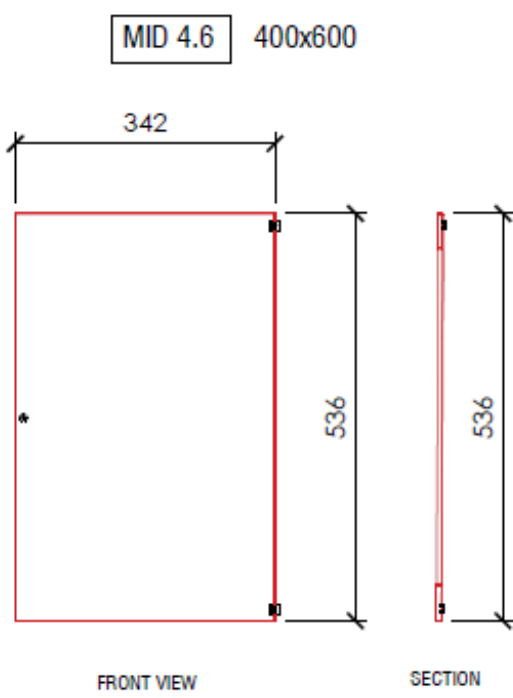

MWM Series - Internal Doors

Material:	1.2mm Sheet Steel
Colour:	White

Product dimensions and images

Product dimensions and images cont...

Part No.	Door Width W	Door Height H	To suit enclosure (W x H)	Usable Area W1	Usable Area H1	No. Locks
MID4.4	342	336	400 x 400	260	320	1
MID4.5	342	436	400 x 500	260	420	1
MID4.6	342	536	400 x 600	260	520	1
MID5.7	442	636	500 x 700	360	620	1
MID6.4	542	336	600 x 400	460	320	1
MID6.6	542	536	600 x 600	460	520	1
MID6.8	542	736	600 x 800	460	720	1
MID6.10	542	936	600 x 1000	460	920	1
MID6.12	542	1136	600 x 1200	460	1120	1
MID6.14	542	1336	600 x 1400	460	1320	1
MID6.16	542	1536	600 x 1600	460	1520	1
MID8.4	742	336	800 x 400	660	320	2
MID8.6	742	536	800 x 600	660	520	2
MID8.10	742	936	800 x 1000	660	920	2
MID8.12	742	1136	800 x 1200	660	1120	2
MID8.14	742	1336	800 x 1400	660	1320	2
MID8.16	742	1536	800 x 1600	660	1520	2

Measurements are in mm

Product dimensions and images cont...

Product dimensions and images cont...

Product dimensions and images cont...

Product dimensions and images cont...

Subject to change without notice