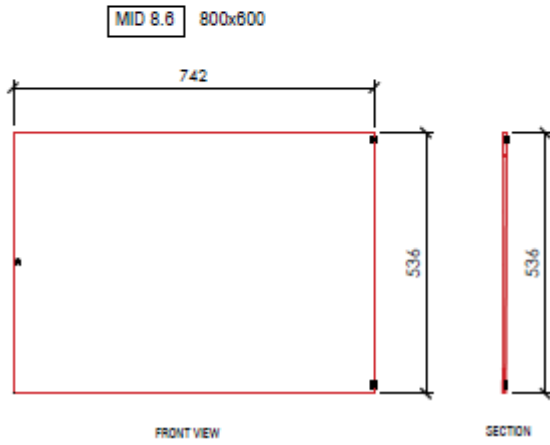

MWM Series - Internal Doors

Material:	1.2mm Sheet Steel
Colour:	White

Product dimensions and images

Product dimensions and images cont...

Part No.	Door Width W	Door Height H	To suit enclosure (W x H)	Usable Area W1	Usable Area H1	No. Locks
MID4.4	342	336	400 x 400	260	320	1
MID4.5	342	436	400 x 500	260	420	1
MID4.6	342	536	400 x 600	260	520	1
MID5.7	442	636	500 x 700	360	620	1
MID6.4	542	336	600 x 400	460	320	1
MID6.6	542	536	600 x 600	460	520	1
MID6.8	542	736	600 x 800	460	720	1
MID6.10	542	936	600 x 1000	460	920	1
MID6.12	542	1136	600 x 1200	460	1120	1
MID6.14	542	1336	600 x 1400	460	1320	1
MID6.16	542	1536	600 x 1600	460	1520	1
MID8.4	742	336	800 x 400	660	320	2
MID8.6	742	536	800 x 600	660	520	2
MID8.10	742	936	800 x 1000	660	920	2
MID8.12	742	1136	800 x 1200	660	1120	2
MID8.14	742	1336	800 x 1400	660	1320	2
MID8.16	742	1536	800 x 1600	660	1520	2

Measurements are in mm

Product dimensions and images cont...

Product dimensions and images cont...

Product dimensions and images cont...

Product dimensions and images cont...

Subject to change without notice