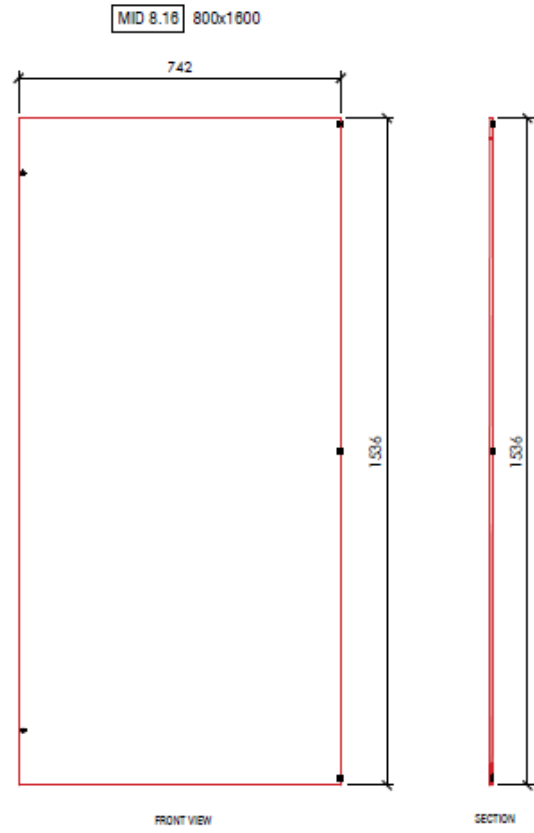

MWM Series - Internal Doors

Material:	1.2mm Sheet Steel
Colour:	White

Product dimensions and images

Product dimensions and images cont...

Part No.	Door Width W	Door Height H	To suit enclosure (W x H)	Usable Area W1	Usable Area H1	No. Locks
MID4.4	342	336	400 x 400	260	320	1
MID4.5	342	436	400 x 500	260	420	1
MID4.6	342	536	400 x 600	260	520	1
MID5.7	442	636	500 x 700	360	620	1
MID6.4	542	336	600 x 400	460	320	1
MID6.6	542	536	600 x 600	460	520	1
MID6.8	542	736	600 x 800	460	720	1
MID6.10	542	936	600 x 1000	460	920	1
MID6.12	542	1136	600 x 1200	460	1120	1
MID6.14	542	1336	600 x 1400	460	1320	1
MID6.16	542	1536	600 x 1600	460	1520	1
MID8.4	742	336	800 x 400	660	320	2
MID8.6	742	536	800 x 600	660	520	2
MID8.10	742	936	800 x 1000	660	920	2
MID8.12	742	1136	800 x 1200	660	1120	2
MID8.14	742	1336	800 x 1400	660	1320	2
MID8.16	742	1536	800 x 1600	660	1520	2

Measurements are in mm

Product dimensions and images cont...

Product dimensions and images cont...

Product dimensions and images cont...

Product dimensions and images cont...

Subject to change without notice