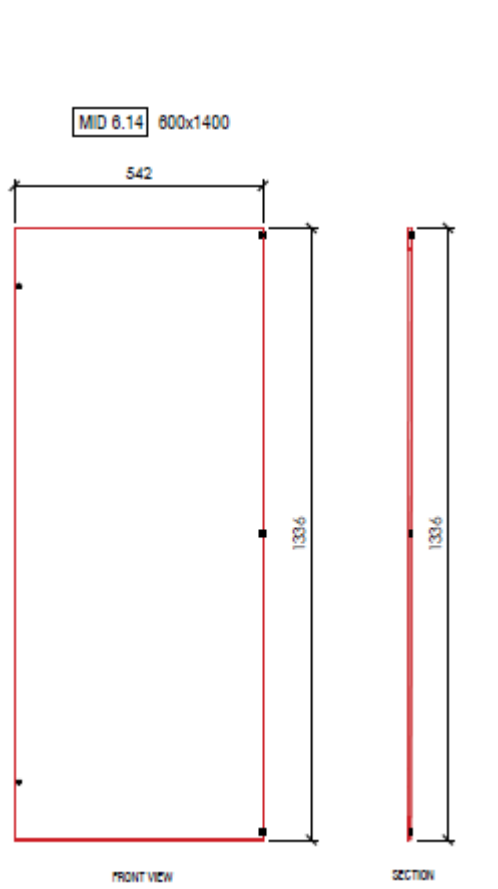

MWM Series - Internal Doors

Material:	1.2mm Sheet Steel
Colour:	White

Product dimensions and images

Product dimensions and images cont...

Part No.	Door Width W	Door Height H	To suit enclosure (W x H)	Usable Area W1	Usable Area H1	No. Locks
MID4.4	342	336	400 x 400	260	320	1
MID4.5	342	436	400 x 500	260	420	1
MID4.6	342	536	400 x 600	260	520	1
MID5.7	442	636	500 x 700	360	620	1
MID6.4	542	336	600 x 400	460	320	1
MID6.6	542	536	600 x 600	460	520	1
MID6.8	542	736	600 x 800	460	720	1
MID6.10	542	936	600 x 1000	460	920	1
MID6.12	542	1136	600 x 1200	460	1120	1
MID6.14	542	1336	600 x 1400	460	1320	1
MID6.16	542	1536	600 x 1600	460	1520	1
MID8.4	742	336	800 x 400	660	320	2
MID8.6	742	536	800 x 600	660	520	2
MID8.10	742	936	800 x 1000	660	920	2
MID8.12	742	1136	800 x 1200	660	1120	2
MID8.14	742	1336	800 x 1400	660	1320	2
MID8.16	742	1536	800 x 1600	660	1520	2

Measurements are in mm

Product dimensions and images cont...

Product dimensions and images cont...

Product dimensions and images cont...

Product dimensions and images cont...

Subject to change without notice