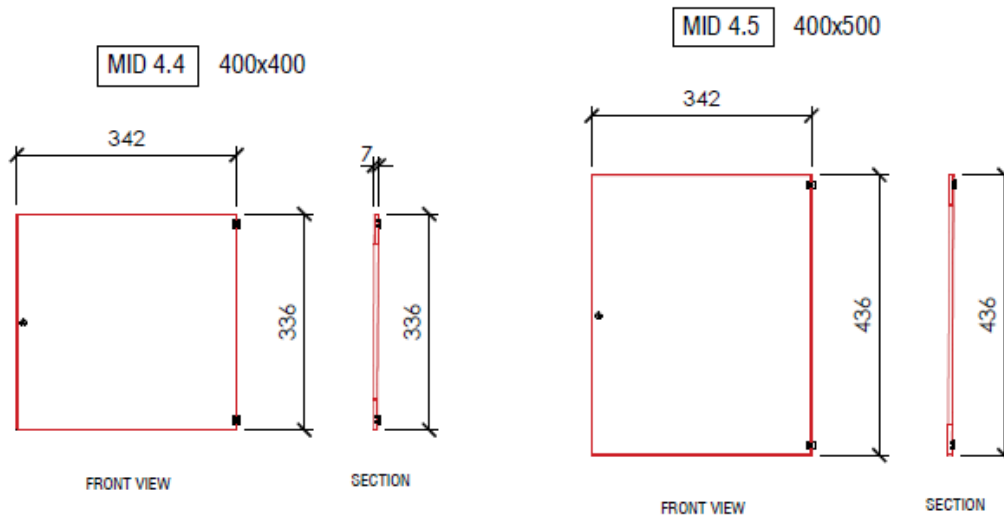

MWM Series - Internal Doors

Material:	1.2mm Sheet Steel
Colour:	White

Product dimensions and images

Product dimensions and images cont...

Part No.	Door Width W	Door Height H	To suit enclosure (W x H)	Usable Area W1	Usable Area H1	No. Locks
MID4.4	342	336	400 x 400	260	320	1
MID4.5	342	436	400 x 500	260	420	1
MID4.6	342	536	400 x 600	260	520	1
MID5.7	442	636	500 x 700	360	620	1
MID6.4	542	336	600 x 400	460	320	1
MID6.6	542	536	600 x 600	460	520	1
MID6.8	542	736	600 x 800	460	720	1
MID6.10	542	936	600 x 1000	460	920	1
MID6.12	542	1136	600 x 1200	460	1120	1
MID6.14	542	1336	600 x 1400	460	1320	1
MID6.16	542	1536	600 x 1600	460	1520	1
MID8.4	742	336	800 x 400	660	320	2
MID8.6	742	536	800 x 600	660	520	2
MID8.10	742	936	800 x 1000	660	920	2
MID8.12	742	1136	800 x 1200	660	1120	2
MID8.14	742	1336	800 x 1400	660	1320	2
MID8.16	742	1536	800 x 1600	660	1520	2

Measurements are in mm

Product dimensions and images cont...

Product dimensions and images cont...

Product dimensions and images cont...

Product dimensions and images cont...

Subject to change without notice