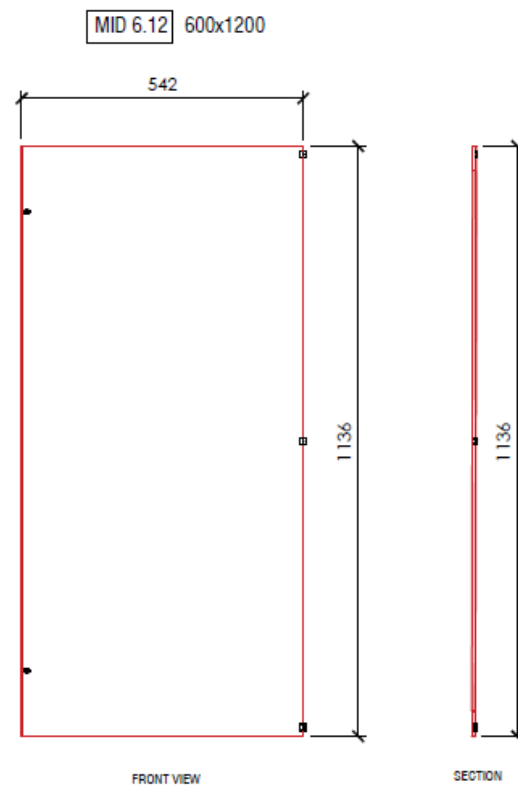

MWM Series - Internal Doors

Material:	1.2mm Sheet Steel
Colour:	White

Product dimensions and images

Product dimensions and images cont...

Part No.	Door Width W	Door Height H	To suit enclosure (W x H)	Usable Area W1	Usable Area H1	No. Locks
MID4.4	342	336	400 x 400	260	320	1
MID4.5	342	436	400 x 500	260	420	1
MID4.6	342	536	400 x 600	260	520	1
MID5.7	442	636	500 x 700	360	620	1
MID6.4	542	336	600 x 400	460	320	1
MID6.6	542	536	600 x 600	460	520	1
MID6.8	542	736	600 x 800	460	720	1
MID6.10	542	936	600 x 1000	460	920	1
MID6.12	542	1136	600 x 1200	460	1120	1
MID6.14	542	1336	600 x 1400	460	1320	1
MID6.16	542	1536	600 x 1600	460	1520	1
MID8.4	742	336	800 x 400	660	320	2
MID8.6	742	536	800 x 600	660	520	2
MID8.10	742	936	800 x 1000	660	920	2
MID8.12	742	1136	800 x 1200	660	1120	2
MID8.14	742	1336	800 x 1400	660	1320	2
MID8.16	742	1536	800 x 1600	660	1520	2

Measurements are in mm

Product dimensions and images cont...

Product dimensions and images cont...

Product dimensions and images cont...

Product dimensions and images cont...

Subject to change without notice