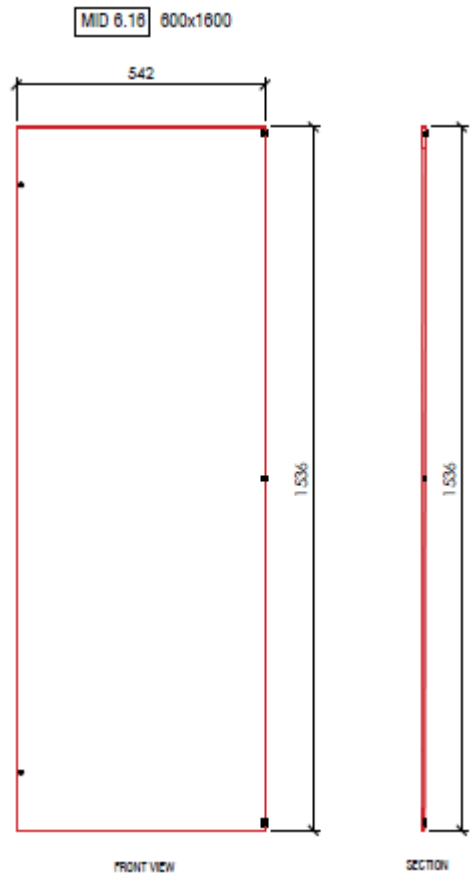

MWM Series - Internal Doors

Material:	1.2mm Sheet Steel
Colour:	White

Product dimensions and images

Product dimensions and images cont...

Part No.	Door Width W	Door Height H	To suit enclosure (W x H)	Usable Area W1	Usable Area H1	No. Locks
MID4.4	342	336	400 x 400	260	320	1
MID4.5	342	436	400 x 500	260	420	1
MID4.6	342	536	400 x 600	260	520	1
MID5.7	442	636	500 x 700	360	620	1
MID6.4	542	336	600 x 400	460	320	1
MID6.6	542	536	600 x 600	460	520	1
MID6.8	542	736	600 x 800	460	720	1
MID6.10	542	936	600 x 1000	460	920	1
MID6.12	542	1136	600 x 1200	460	1120	1
MID6.14	542	1336	600 x 1400	460	1320	1
MID6.16	542	1536	600 x 1600	460	1520	1
MID8.4	742	336	800 x 400	660	320	2
MID8.6	742	536	800 x 600	660	520	2
MID8.10	742	936	800 x 1000	660	920	2
MID8.12	742	1136	800 x 1200	660	1120	2
MID8.14	742	1336	800 x 1400	660	1320	2
MID8.16	742	1536	800 x 1600	660	1520	2

Measurements are in mm

Product dimensions and images cont...

Product dimensions and images cont...

Product dimensions and images cont...

Product dimensions and images cont...

Subject to change without notice