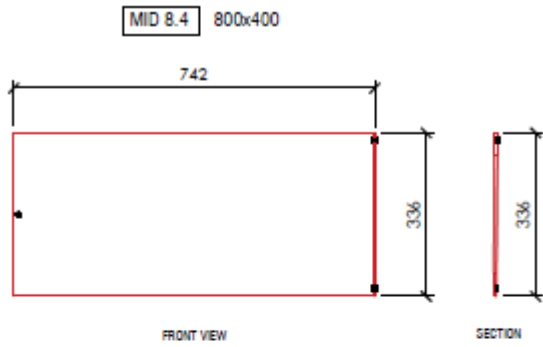

MWM Series - Internal Doors

Material:	1.2mm Sheet Steel
Colour:	White

Product dimensions and images

Product dimensions and images cont...

Part No.	Door Width W	Door Height H	To suit enclosure (W x H)	Usable Area W1	Usable Area H1	No. Locks
MID4.4	342	336	400 x 400	260	320	1
MID4.5	342	436	400 x 500	260	420	1
MID4.6	342	536	400 x 600	260	520	1
MID5.7	442	636	500 x 700	360	620	1
MID6.4	542	336	600 x 400	460	320	1
MID6.6	542	536	600 x 600	460	520	1
MID6.8	542	736	600 x 800	460	720	1
MID6.10	542	936	600 x 1000	460	920	1
MID6.12	542	1136	600 x 1200	460	1120	1
MID6.14	542	1336	600 x 1400	460	1320	1
MID6.16	542	1536	600 x 1600	460	1520	1
MID8.4	742	336	800 x 400	660	320	2
MID8.6	742	536	800 x 600	660	520	2
MID8.10	742	936	800 x 1000	660	920	2
MID8.12	742	1136	800 x 1200	660	1120	2
MID8.14	742	1336	800 x 1400	660	1320	2
MID8.16	742	1536	800 x 1600	660	1520	2

Measurements are in mm

Product dimensions and images cont...

Product dimensions and images cont...

Product dimensions and images cont...

Product dimensions and images cont...

Subject to change without notice