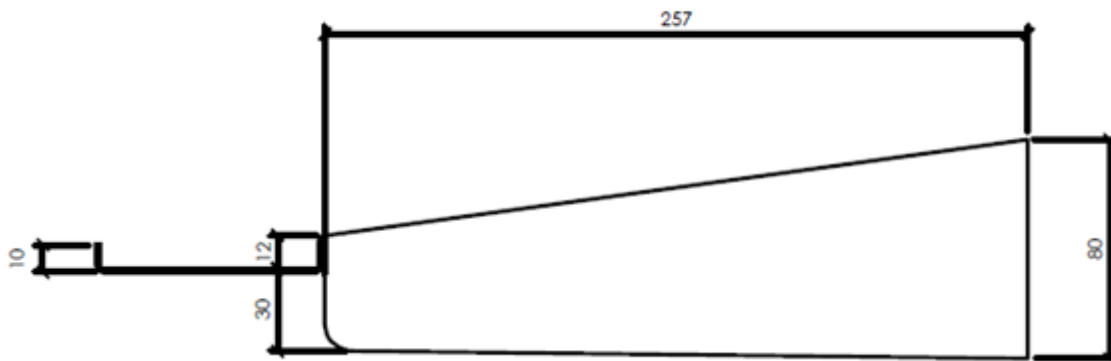

### Product details

| Part No.   | Stainless Steel | Width W | Depth D |
|------------|-----------------|---------|---------|
| SSCAN 4.2  | 316             | 400     | 200     |
| SSCAN 5.2  | 316             | 500     | 200     |
| SSCAN 5.25 | 316             | 500     | 250     |
| SSCAN 6.2  | 316             | 600     | 200     |
| SSCAN 6.3  | 316             | 600     | 300     |
| SSCAN 8.3  | 316             | 800     | 300     |

Measurements are in mm

### Product dimensions and images

#### Isometric view

Front view

Side View

Subject to change without notice