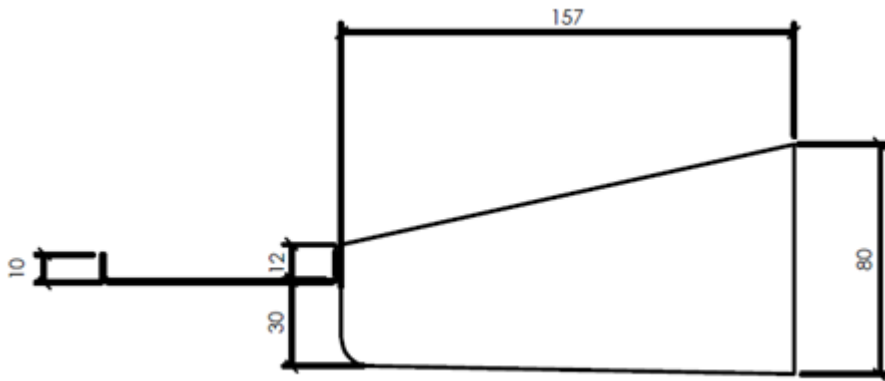

### Product details

| Part No.   | Stainless Steel | Width W | Depth D |
|------------|-----------------|---------|---------|
| SSCAN 4.2  | 316             | 400     | 200     |
| SSCAN 5.2  | 316             | 500     | 200     |
| SSCAN 5.25 | 316             | 500     | 250     |
| SSCAN 6.2  | 316             | 600     | 200     |
| SSCAN 6.3  | 316             | 600     | 300     |
| SSCAN 8.3  | 316             | 800     | 300     |

Measurements are in mm

### Product dimensions and images

#### Isometric view

Front view

Side View

Subject to change without notice