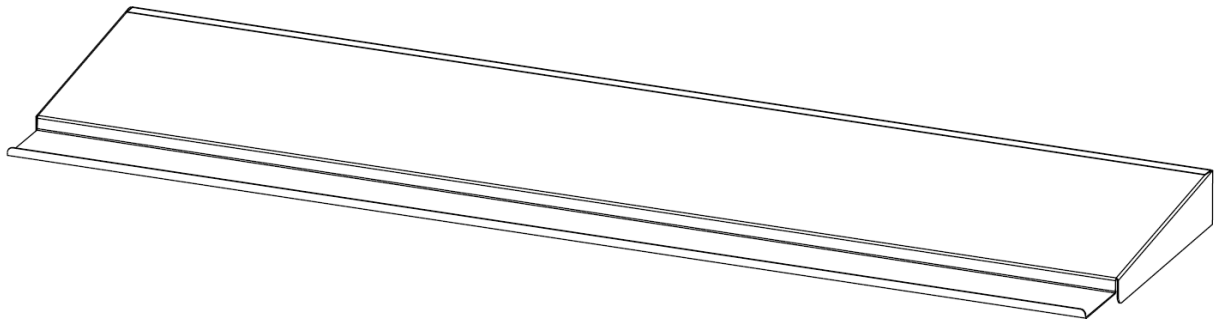

Product dimensions and images

Isometric view