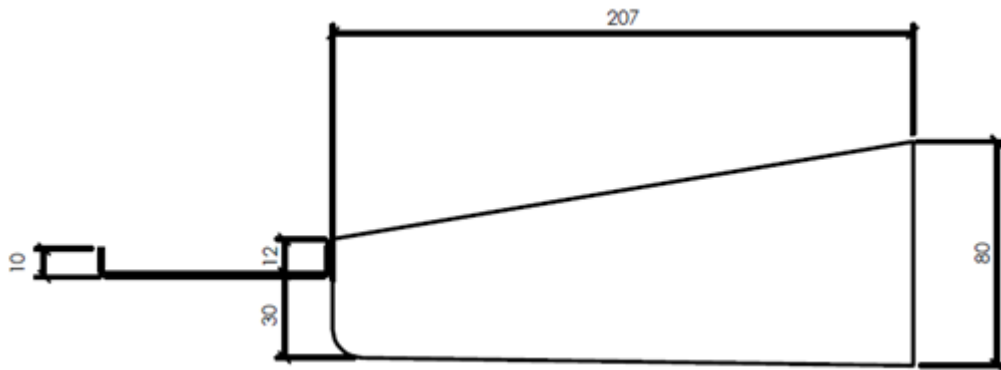

### Product details

| Part No.   | Stainless Steel | Width W | Depth D |
|------------|-----------------|---------|---------|
| SSCAN 4.2  | 316             | 400     | 200     |
| SSCAN 5.2  | 316             | 500     | 200     |
| SSCAN 5.25 | 316             | 500     | 250     |
| SSCAN 6.2  | 316             | 600     | 200     |
| SSCAN 6.3  | 316             | 600     | 300     |
| SSCAN 8.3  | 316             | 800     | 300     |

Measurements are in mm

### Product dimensions and images

#### Isometric view

Front view

Side View

Subject to change without notice