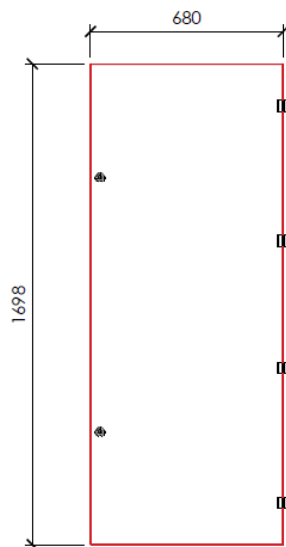

FM Series - Internal Doors

Specifications

Material:	1.2mm Sheet Steel
Colour:	White

Product Image

Product Dimensions

Part No.	Door Width	Door Height	To suit enclosure (W x H)	No. Locks
FMID6.16	480	1498	600 x 1600	2
FMID6.18	480	1698	600 x 1800	2
FMID6.20	480	1898	600 x 2000	2
FMID8.16	680	1498	600 x 1600	2
FMID8.18	680	1698	800 x 1800	2
FMID8.20	680	1898	800 x 2000	2

Measurements are in mm

600w Range

(600 L x 2000 H)

INTERNAL DOOR

(600 L x 1800 H)

INTERNAL DOOR

(600L x 1600H)

INTERNAL DOOR

800w Range

(800 L x 2000 H)

INTERNAL DOOR SIZE

(800 L x 1800 H)

INTERNAL DOOR SIZE

(800 L x 1600 H)

INTERNAL DOOR SIZE

Subject to change without notice