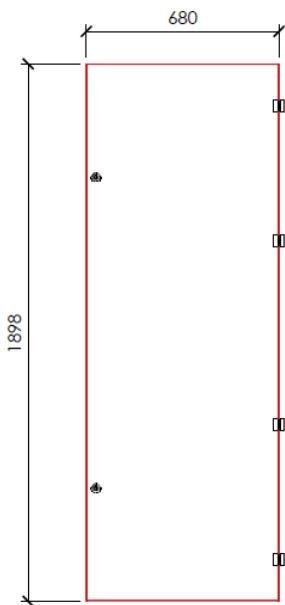

FM Series - Internal Doors

Specifications

Material:	1.2mm Sheet Steel
Colour:	White

Product Image

Product Dimensions

Part No.	Door Width	Door Height	To suit enclosure (W x H)	No. Locks
FMID6.16	480	1498	600 x 1600	2
FMID6.18	480	1698	600 x 1800	2
FMID6.20	480	1898	600 x 2000	2
FMID8.16	680	1498	600 x 1600	2
FMID8.18	680	1698	800 x 1800	2
FMID8.20	680	1898	800 x 2000	2

Measurements are in mm

600w Range

(600 L x 2000 H)

INTERNAL DOOR

(600 L x 1800 H)

INTERNAL DOOR

(600L x 1600H)

INTERNAL DOOR

800w Range

(800 L x 2000 H)

INTERNAL DOOR SIZE

(800 L x 1800 H)

INTERNAL DOOR SIZE

(800 L x 1600 H)

INTERNAL DOOR SIZE

Subject to change without notice