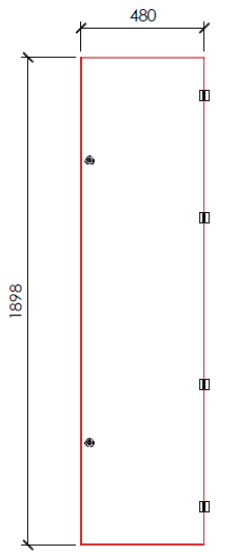

FM Series - Internal Doors

Specifications

Material:	1.2mm Sheet Steel
Colour:	White

Product Image

Product Dimensions

Part No.	Door Width	Door Height	To suit enclosure (W x H)	No. Locks
FMID6.16	480	1498	600 x 1600	2
FMID6.18	480	1698	600 x 1800	2
FMID6.20	480	1898	600 x 2000	2
FMID8.16	680	1498	600 x 1600	2
FMID8.18	680	1698	800 x 1800	2
FMID8.20	680	1898	800 x 2000	2

Measurements are in mm

600w Range

(600 L x 2000 H)

INTERNAL DOOR

(600 L x 1800 H)

INTERNAL DOOR

(600L x 1600H)

INTERNAL DOOR

800w Range

(800 L x 2000 H)

INTERNAL DOOR SIZE

(800 L x 1800 H)

INTERNAL DOOR SIZE

(800 L x 1600 H)

INTERNAL DOOR SIZE

Subject to change without notice