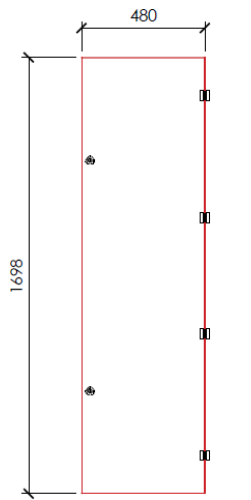

FM Series - Internal Doors

Specifications

Material:	1.2mm Sheet Steel
Colour:	White

Product Image

Product Dimensions

Part No.	Door Width	Door Height	To suit enclosure (W x H)	No. Locks
FMID6.16	480	1498	600 x 1600	2
FMID6.18	480	1698	600 x 1800	2
FMID6.20	480	1898	600 x 2000	2
FMID8.16	680	1498	600 x 1600	2
FMID8.18	680	1698	800 x 1800	2
FMID8.20	680	1898	800 x 2000	2

Measurements are in mm

600w Range

(600 L x 2000 H)

INTERNAL DOOR

(600 L x 1800 H)

INTERNAL DOOR

(600L x 1600H)

INTERNAL DOOR

800w Range

(800 L x 2000 H)

INTERNAL DOOR SIZE

(800 L x 1800 H)

INTERNAL DOOR SIZE

(800 L x 1600 H)

INTERNAL DOOR SIZE

Subject to change without notice