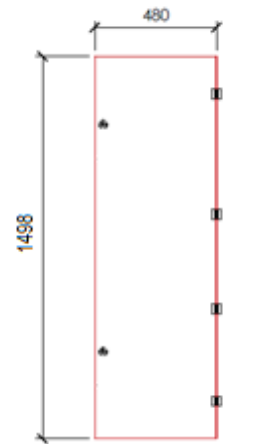

FM Series - Internal Doors

Specifications

Material:	1.2mm Sheet Steel
Colour:	White

Product Image

Product Dimensions

Part No.	Door Width	Door Height	To suit enclosure (W x H)	No. Locks
FMID6.16	480	1498	600 x 1600	2
FMID6.18	480	1698	600 x 1800	2
FMID6.20	480	1898	600 x 2000	2
FMID8.16	680	1498	600 x 1600	2
FMID8.18	680	1698	800 x 1800	2
FMID8.20	680	1898	800 x 2000	2

Measurements are in mm

600w Range

(600 L x 2000 H)

INTERNAL DOOR

(600 L x 1800 H)

INTERNAL DOOR

(600L x 1600H)

INTERNAL DOOR

800w Range

(800 L x 2000 H)

INTERNAL DOOR SIZE

(800 L x 1800 H)

INTERNAL DOOR SIZE

(800 L x 1600 H)

INTERNAL DOOR SIZE

Subject to change without notice