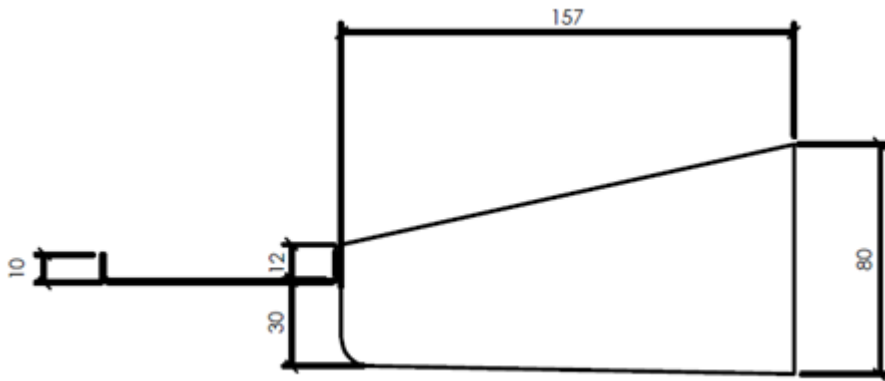

### Product details

Part No.	Colour	Width W	Depth D
MCAN 4.2	Grey	400	200
MCAN 5.2	Grey	500	200
MCAN 5.25	Grey	500	250
MCAN 6.2	Grey	600	200
MCAN 6.2OR	Orange	600	200
MCAN 6.25	Grey	600	250
MCAN 6.25OR	Orange	600	250
MCAN 6.3	Grey	600	300
MCAN 6.3OR	Orange	600	300
MCAN 8.2OR	Orange	800	200
MCAN 8.3	Grey	800	300
MCAN 8.3OR	Orange	800	300
MCAN 10.3	Grey	1000	300
MCAN 10.3OR	Orange	1000	300
MCAN 12.3OR	Orange	1200	300

Measurements are in mm

### Product dimensions and images

#### Isometric view

Front view

Side View

Subject to change without notice