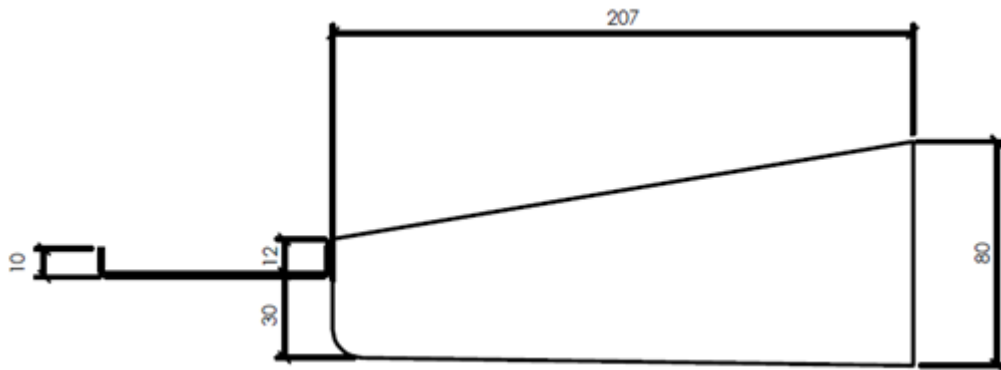

### Product details

Part No.	Colour	Width W	Depth D
MCAN 4.2	Grey	400	200
MCAN 5.2	Grey	500	200
MCAN 5.25	Grey	500	250
MCAN 6.2	Grey	600	200
MCAN 6.2OR	Orange	600	200
MCAN 6.25	Grey	600	250
MCAN 6.25OR	Orange	600	250
MCAN 6.3	Grey	600	300
MCAN 6.3OR	Orange	600	300
MCAN 8.2OR	Orange	800	200
MCAN 8.3	Grey	800	300
MCAN 8.3OR	Orange	800	300
MCAN 10.3	Grey	1000	300
MCAN 10.3OR	Orange	1000	300
MCAN 12.3OR	Orange	1200	300

Measurements are in mm

### Product dimensions and images

#### Isometric view

Front view

Side View

Subject to change without notice