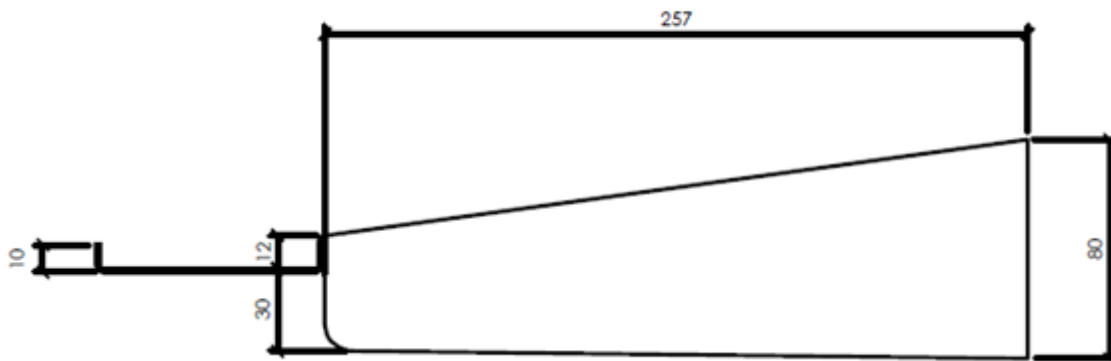

### Product details

Part No.	Colour	Width W	Depth D
MCAN 4.2	Grey	400	200
MCAN 5.2	Grey	500	200
MCAN 5.25	Grey	500	250
MCAN 6.2	Grey	600	200
MCAN 6.2OR	Orange	600	200
MCAN 6.25	Grey	600	250
MCAN 6.25OR	Orange	600	250
MCAN 6.3	Grey	600	300
MCAN 6.3OR	Orange	600	300
MCAN 8.2OR	Orange	800	200
MCAN 8.3	Grey	800	300
MCAN 8.3OR	Orange	800	300
MCAN 10.3	Grey	1000	300
MCAN 10.3OR	Orange	1000	300
MCAN 12.3OR	Orange	1200	300

Measurements are in mm

### Product dimensions and images

#### Isometric view

Front view

Side View

Subject to change without notice