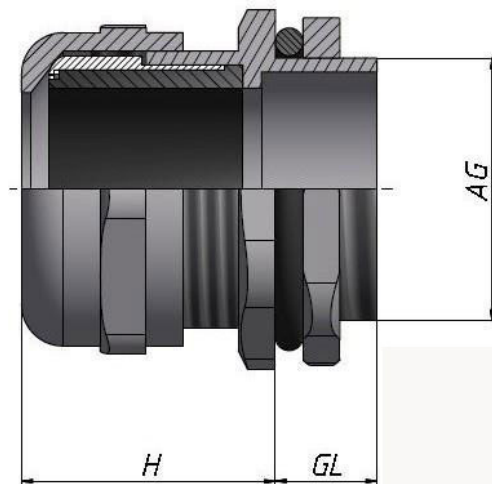

### Specifications

<b>Glands</b>	
Material:	Nickel-Plated Brass
Protection:	IP68
Sealing:	Nylon & NBR
<b>Lock Nuts</b>	
Material:	Nickel-Plated Brass
Formation:	Flat
<b>Packaging</b>	Gland complete with rubber gasket

*Lock nuts are sold separately*

**AG** = Thread Diameter

**GL** = Thread Length

**H** = Height

Gland Part No.	Thread Diameter	Internal Diameter mm	Thread Length Mm (+/- 0.5mm)	H. mm	Lock Nut Part No.
BCG12	M 12	7	12	18	LNM12
BCG16	M 16	8	12	23	LNM16
BCG20	M 20	12	12	23	LNM20
BCG25	M 25	18	14	23	LNM25
BCG32	M 32	22	14	30	LNM32
BCG40	M 40	31	14	39	LNM40
BCG50	M 50	39	14	37	LNM50
BCG63	M 63	44	14	39	LNM63