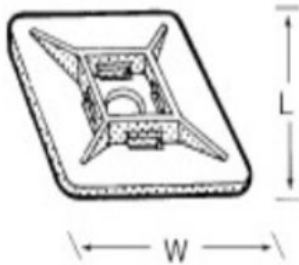

## Adhesive Cable Tie Mounts

### Specifications

Mount	Self-adhesive or central screw fixing Accepts cable ties from all 4 sides
Material	Nylon 66, UL 94V-2
Colour	Natural or Black (UV Stabilised)

### Product Dimensions & Details

Part No.	Colour	L (mm)	W (mm)	Approx Height (mm)	For the Width (mm)	Screw Hole (mm)
10029	Natural	19.0	19.0	3.5	3.8	4.0
10029B	Black	19.0	19.0	3.5	3.8	4.0
10030	Natural	28.0	28.0	4.0	5.0	5.0
10030B	Black	28.0	28.0	4.0	5.0	5.0