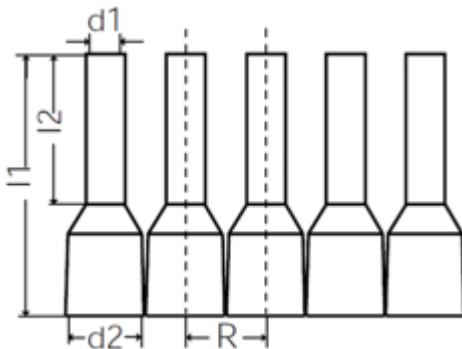

## Single Cord End Ferrules on Reels

### Specifications

- Material: Tin-plated Copper
- Insulation Material: Polypropylene
- Packaging: 150 x 150 x 18mm dispenser
- Standards & Compliance:
  - CSA (Certificate 2110332)
  - Plastic – UL Listed

### Product Details and Dimensions

Part No.:	Size (mm)	Length (mm)	Colour	Dimensions (mm)					Reel Qty (pcs)
				l1	l2	d1	d2	R	
CE050R	0.50	8.0	White	14.5	8.0	1.1	2.6	3.5	1000
CE075R	0.75	8.0	Blue	14.5	8.0	1.3	2.8	3.6	1000
CE010R	1.00	8.0	Red	14.5	8.0	1.5	3.0	3.9	1000
CE015R	1.50	8.0	Black	14.5	8.0	1.8	3.4	4.2	1000
CE025R	2.50	8.0	Grey	14.5	8.0	2.3	4.2	5.0	500