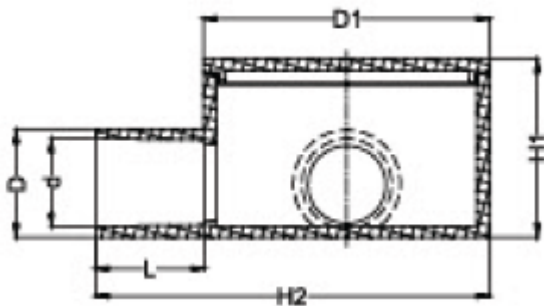

Shallow Junction Box - 2 Way Angle

Specifications

Material	PVC
Colour	Grey

Product Image

Certifications

BEP Certificate number: BEP-AMI 78008

Product Dimensions & Details

Part No.	Size/Nom (mm)	D (mm)	d (mm)	L (mm)	H (mm)	H1 (mm)	H2 (mm)
LXJB2A-20MD	20	24.4	20.2	20	65.6	41	85
LXJB2A-25MD	25	29.4	25.2	25	65.6	41	90