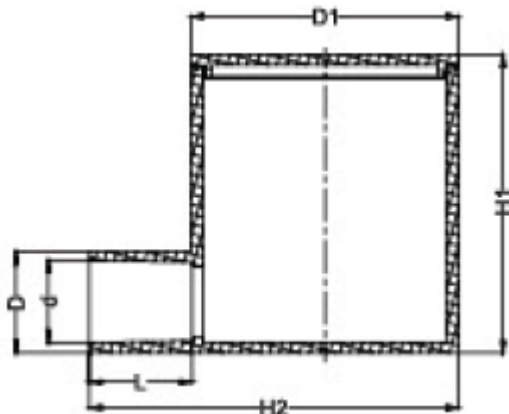

Deep Junction Box - 1 Way

Specifications

Material	PVC
Colour	Grey

Product Image

Certifications

BEP Certificate number: BEP-AMI 78008

Product Dimensions & Details

Part No.	Size/Nom (mm)	D (mm)	d (mm)	L (mm)	H (mm)	H1 (mm)	H2 (mm)
LXDJB1-20MD	20	24.4	20.2	20	65.6	71	85
LXJDB1-25MD	25	29.4	25.2	25	65.6	71	90