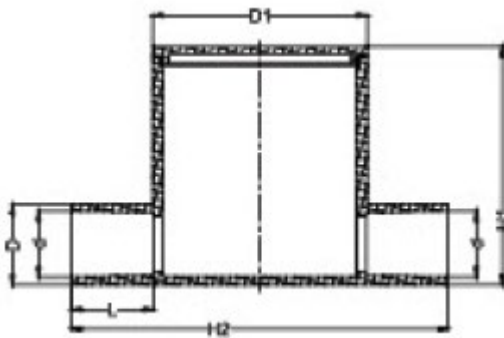

Deep Junction Box - 2 Way

Specifications

Material	PVC
Colour	Grey

Product Image

Certifications

BEP Certificate number: BEP-AMI 78008

Product Dimensions & Details

Part No.	Size/Nom (mm)	D (mm)	d (mm)	L (mm)	H (mm)	H1 (mm)	H2 (mm)
LXDJB2-20MD	20	24.4	20.2	20	65.6	71	104
LXDJB2-25MD	25	29.4	25.2	25	65.6	71	114