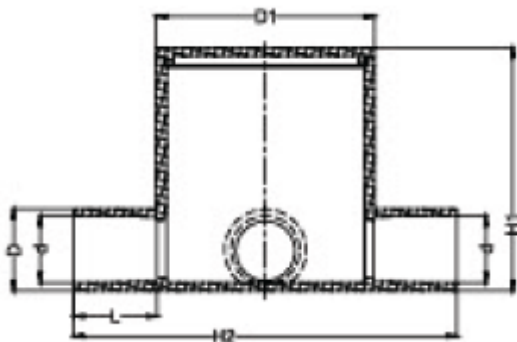

Deep Junction Box - 3 Way

Specifications

Material	PVC
Colour	Grey

Product Image

Certifications

BEP Certificate number: BEP-AMI 78008

Product Dimensions & Details

Part No.	Size/Nom (mm)	D (mm)	d (mm)	L (mm)	H (mm)	H1 (mm)	H2 (mm)
LXDJB3-20MD	20	24.4	20.2	20	65.6	41	104
LXDJB3-25MD	25	29.4	25.2	25	65.6	41	114