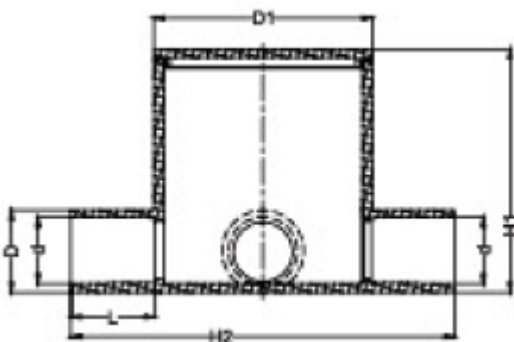

Deep Junction Box - 4 Way

Specifications

Material	PVC
Colour	Grey

Product Image

Certifications

BEP Certificate number: BEP-AMI 78008

Product Dimensions & Details

Part No.	Size/Nom (mm)	D (mm)	d (mm)	L (mm)	H (mm)	H1 (mm)	H2 (mm)
LXDJB4-20MD	20	24.4	20.2	20	65.6	71	104
LXDJB4-25MD	25	29.4	25.2	25	65.6	71	114