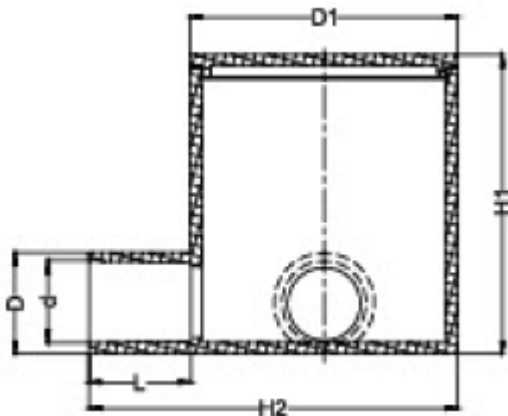

Deep Junction Box - 2 Way Angle

Specifications

Material	PVC
Colour	Grey

Product Image

Certifications

BEP Certificate number: BEP-AMI 78008

Product Dimensions & Details

Part No.	Size/Nom (mm)	D (mm)	d (mm)	L (mm)	H (mm)	H1 (mm)	H2 (mm)
LXDJB2A-20MD	20	24.4	20.2	20	65.6	71	85
LXDJB2A-25MD	25	29.4	25.2	25	65.6	71	90