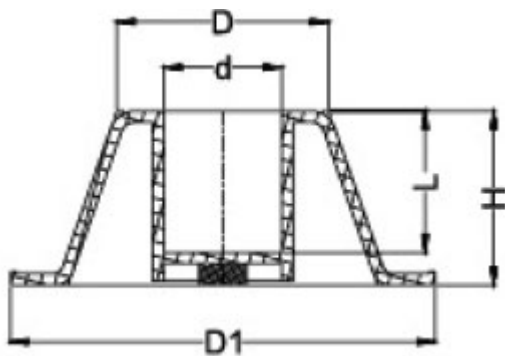

Locating Flanges

Specifications

Material	PVC
Colour	Orange

Product Image

Certifications

BEP Certificate number: BEP-AMI 78008

Product Dimensions & Details

Part No.	Size/Nom (mm)	D (mm)	d (mm)	L (mm)	H (mm)	D1 (mm)
LXLF20MD	20	45	20	30	37	90
LXLF25MD	25	45	25	30	37	90