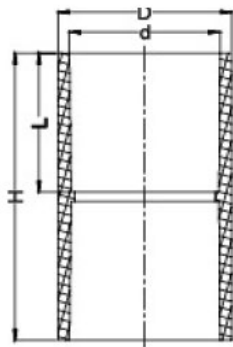

Solid Couplings

Specifications

Material	PVC
Colour	Grey

Product Image

Certifications

BEP Certificate number: BEP-AMI 78008

Product Dimensions & Details

Part No.	Size/Nom (mm)	D (mm)	d (mm)	L (mm)	H (mm)
LXSC20MD	20	24	20.1	20.3	42
LXSC25MD	25	29	25.2	25	54
LXSC32MD	32	36.3	32.2	27.7	57.8
LXSC40MD	40	46.3	40	39	80
LXSC50MD	50	56.7	50	50	101
LXSC63MD	63	71	63	59	121