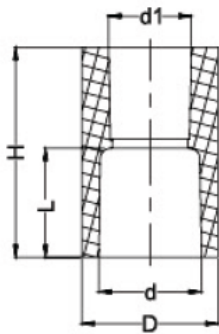

Reducers

Specifications

Material	PVC
Colour	Grey

Product Image

Certifications

BEP Certificate number: BEP-AMI 78008

Product Dimensions & Details

Part No.	Size/Nom (mm)	D (mm)	d (mm)	L (mm)	H (mm)	d1 (mm)
LXRBT2520MD	25 x 20	33.2	25	26.6	20.2	51.1