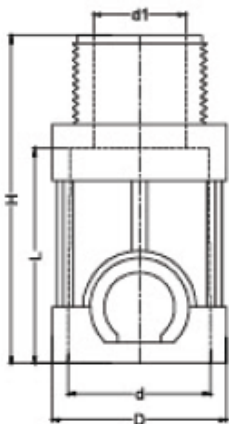

Clip Adaptor

Specifications

Material	PVC
Colour	Grey

Product Image

Certifications

BEP Certificate number: BEP-AMI 78008

Product Dimensions & Details

Part No.	Size/Nom (mm)	D (mm)	d (mm)	L (mm)	H (mm)	d1 (mm)
LXCA20MD	20	25	20.2	30.5	13	46.8