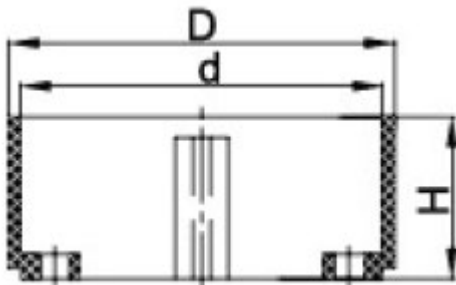

Extension Rings

Specifications

Material	PVC
Colour	Grey

Product Image

Certifications

BEP Certificate number: BEP-AMI 78008

Product Dimensions & Details

Part No.	Size/Nom (mm)	D (mm)	d (mm)	H (mm)
LXER12MD	12	65.2	61.1	14.1
LXER25MD	25	65.2	61.1	27.2