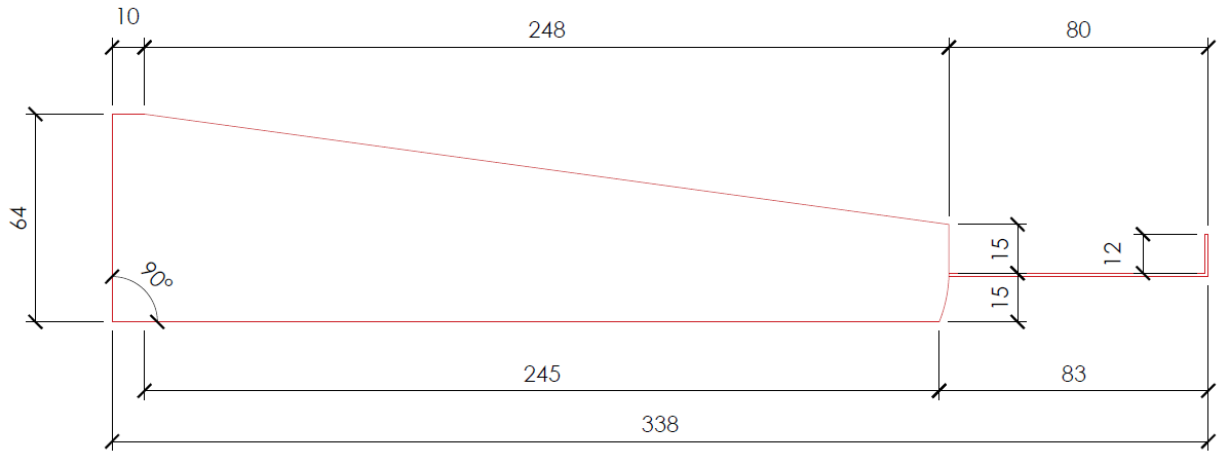

FM Series – Steel Rain Weather Canopies

Material:	1.5mm Steel – powder coated
Colour:	RAL2000 Orange
Corrosion Class:	ISO12944 - C2 (low)

Product details

Part No.	Colour	Compatible Enclosure Width W	Compatible Enclosure Depth D
FMCAN6.3OR	Orange	600	300
FMCAN8.3OR	Orange	800	300
FMCAN10.3OR	Orange	1000	300
FMCAN12.3OR	Orange	1200	300

Measurements are in mm

Product dimensions and images

Isometric view

Side View

Subject to change without notice