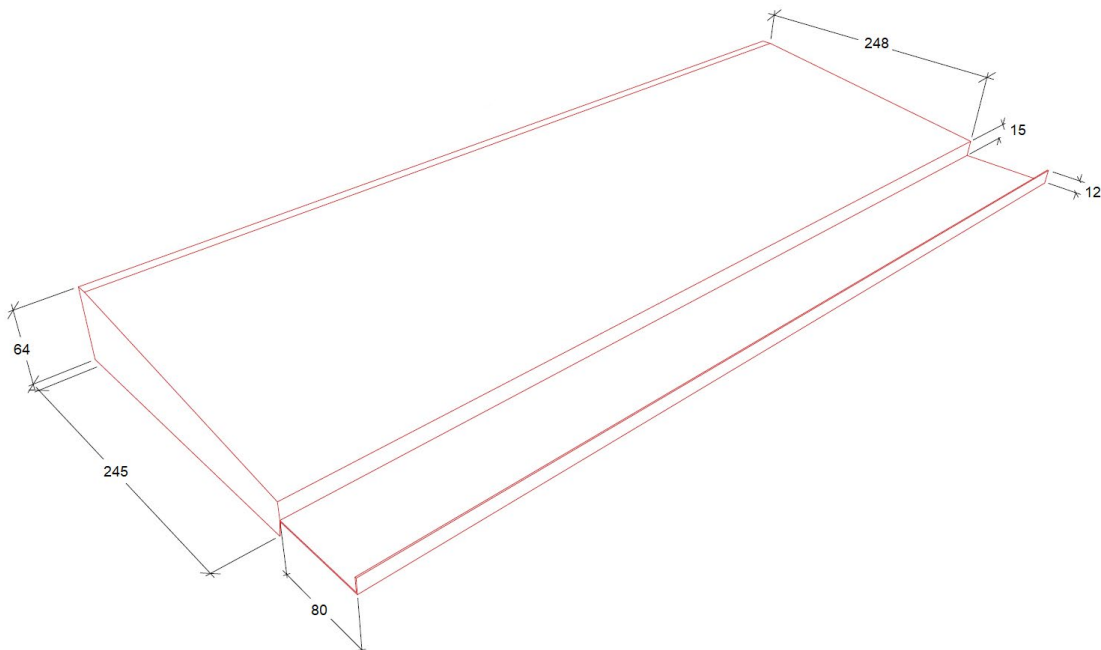

FM Series – Steel Rain Weather Canopies

Material:	1.5mm Steel – powder coated
Colour:	RAL2000 Orange
Corrosion Class:	ISO12944 - C2 (low)

Product details

Part No.	Colour	Compatible Enclosure Width W	Compatible Enclosure Depth D
FMCAN6.3OR	Orange	600	300
FMCAN8.3OR	Orange	800	300
FMCAN10.3OR	Orange	1000	300
FMCAN12.3OR	Orange	1200	300

Measurements are in mm

Product dimensions and images

Isometric view

Side View

Subject to change without notice