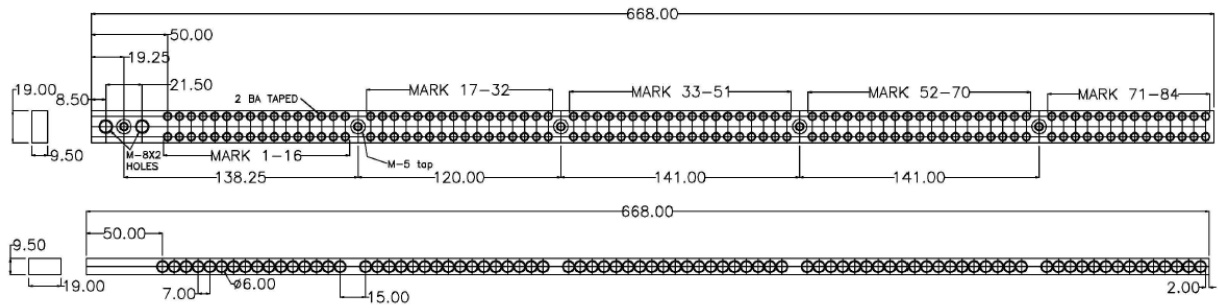

Earth & Neutral Bars - 165A Range

Specifications

Material: Brass

Height: 9.5mm

Width: 19mm

165A rated

2 x M8 bolts for mains cable fixing

2 x screws per tunnel – accepts up to 16.0mm² cables

Tunnel screws rounded on bottom to prevent damaging conductor

Standard numbering

Product Image

Product Details

Part No.	Ways	Length (mm)
ENB6	6	103
ENB12	12	143
ENB18	18	185
ENB24	24	227
ENB30	30	269
ENB36	36	311
ENB42	42	353
ENB48	48	394.5
ENB60	60	499
ENB72	72	576
ENB84	84	668

Product Dimensions

ENBC6

ENB12

ENB18

ENB24

ENB30

ENB36

ENB42

ENB48

ENB60

ENB72

ENB84

Subject to change without notice