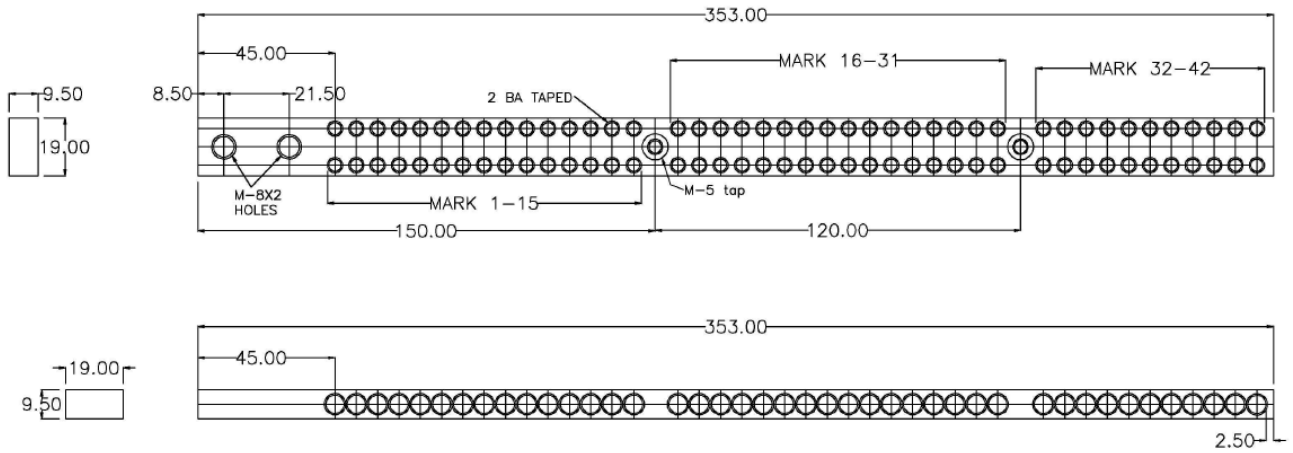

Earth & Neutral Bars - 165A Range

Specifications

Material: Brass

Height: 9.5mm

Width: 19mm

165A rated

2 x M8 bolts for mains cable fixing

2 x screws per tunnel – accepts up to 16.0mm² cables

Tunnel screws rounded on bottom to prevent damaging conductor

Standard numbering

Product Image

Product Details

Part No.	Ways	Length (mm)
ENB6	6	103
ENB12	12	143
ENB18	18	185
ENB24	24	227
ENB30	30	269
ENB36	36	311
ENB42	42	353
ENB48	48	394.5
ENB60	60	499
ENB72	72	576
ENB84	84	668

Product Dimensions

ENBC6

ENB12

ENB18

ENB24

ENB30

ENB36

ENB42