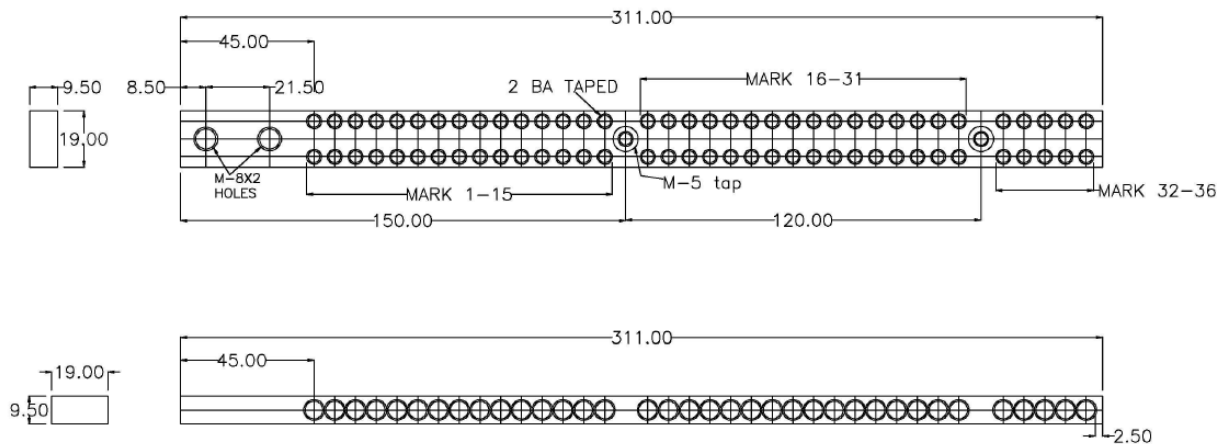

Earth & Neutral Bars - 165A Range

Specifications

Material: Brass

Height: 9.5mm

Width: 19mm

165A rated

2 x M8 bolts for mains cable fixing

2 x screws per tunnel – accepts up to 16.0mm² cables

Tunnel screws rounded on bottom to prevent damaging conductor

Standard numbering

Product Image

Product Details

Part No.	Ways	Length (mm)
ENB6	6	103
ENB12	12	143
ENB18	18	185
ENB24	24	227
ENB30	30	269
ENB36	36	311
ENB42	42	353
ENB48	48	394.5
ENB60	60	499
ENB72	72	576
ENB84	84	668

Product Dimensions

ENBC6

ENB12

ENB18

ENB24

ENB30

ENB36

ENB42