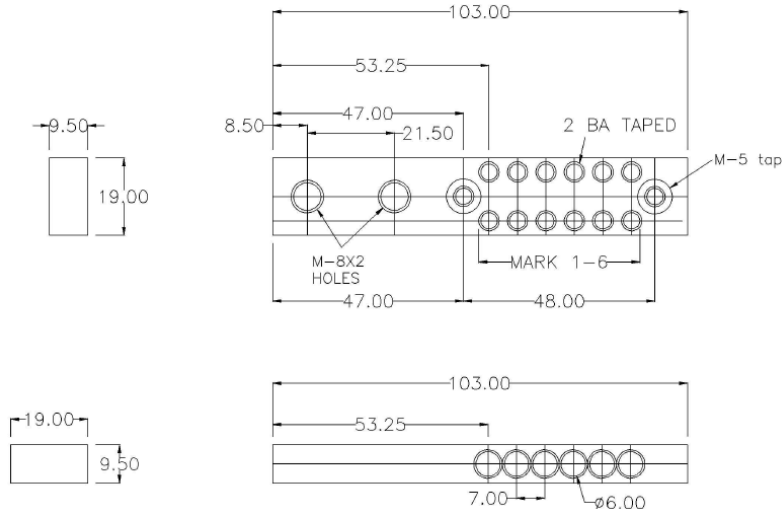

Earth & Neutral Bars - 165A Range

Specifications

Material: Brass

Height: 9.5mm

Width: 19mm

165A rated

2 x M8 bolts for mains cable fixing

2 x screws per tunnel – accepts up to 16.0mm² cables

Tunnel screws rounded on bottom to prevent damaging conductor

Standard numbering

Product Image

Product Details

Part No.	Ways	Length (mm)
ENB6	6	103
ENB12	12	143
ENB18	18	185
ENB24	24	227
ENB30	30	269
ENB36	36	311
ENB42	42	353
ENB48	48	394.5
ENB60	60	499
ENB72	72	576
ENB84	84	668

Product Dimensions

ENBC6

ENB12

ENB18

ENB24

ENB30

ENB36

ENB42