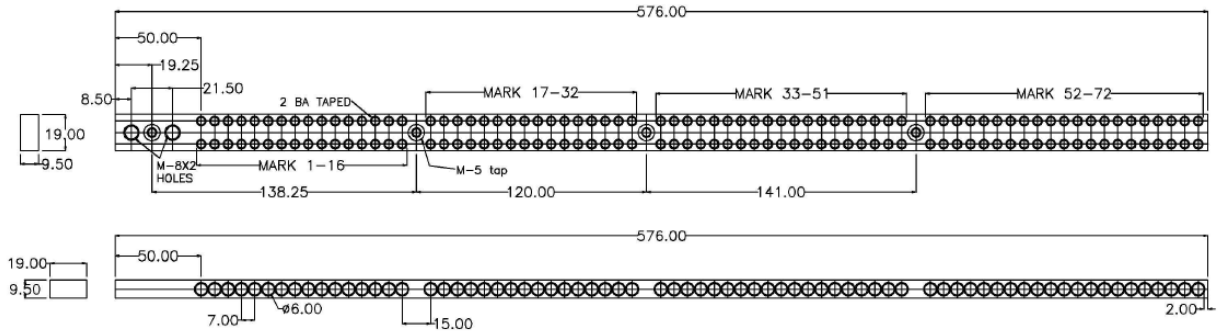

ENB72

ENB84

Subject to change without notice