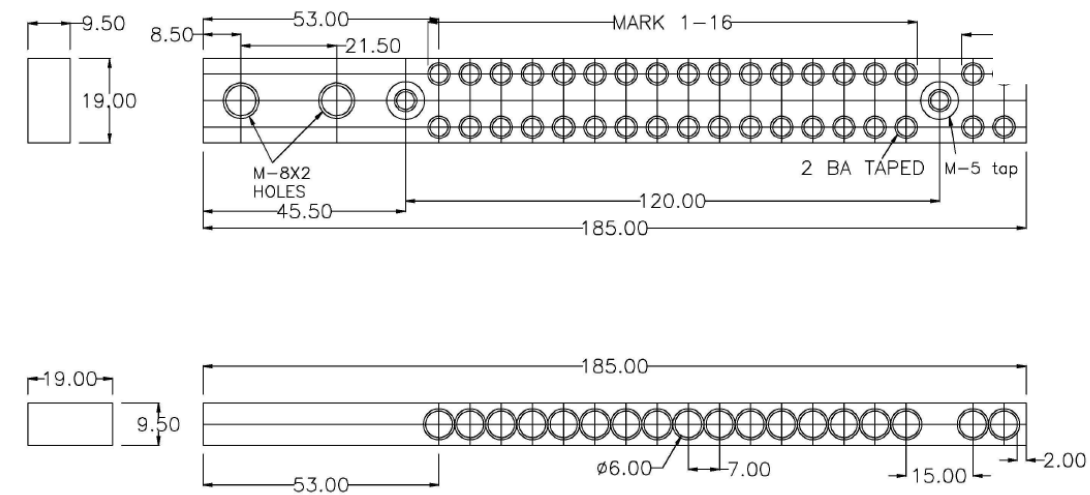

Earth & Neutral Bars - 165A Range

Specifications

Material: Brass

Height: 9.5mm

Width: 19mm

165A rated

2 x M8 bolts for mains cable fixing

2 x screws per tunnel – accepts up to 16.0mm² cables

Tunnel screws rounded on bottom to prevent damaging conductor

Standard numbering

Product Image

Product Details

Part No.	Ways	Length (mm)
ENB6	6	103
ENB12	12	143
ENB18	18	185
ENB24	24	227
ENB30	30	269
ENB36	36	311
ENB42	42	353
ENB48	48	394.5
ENB60	60	499
ENB72	72	576
ENB84	84	668

Product Dimensions

ENBC6

ENB12

ENB18

ENB24

ENB30

ENB36

ENB42