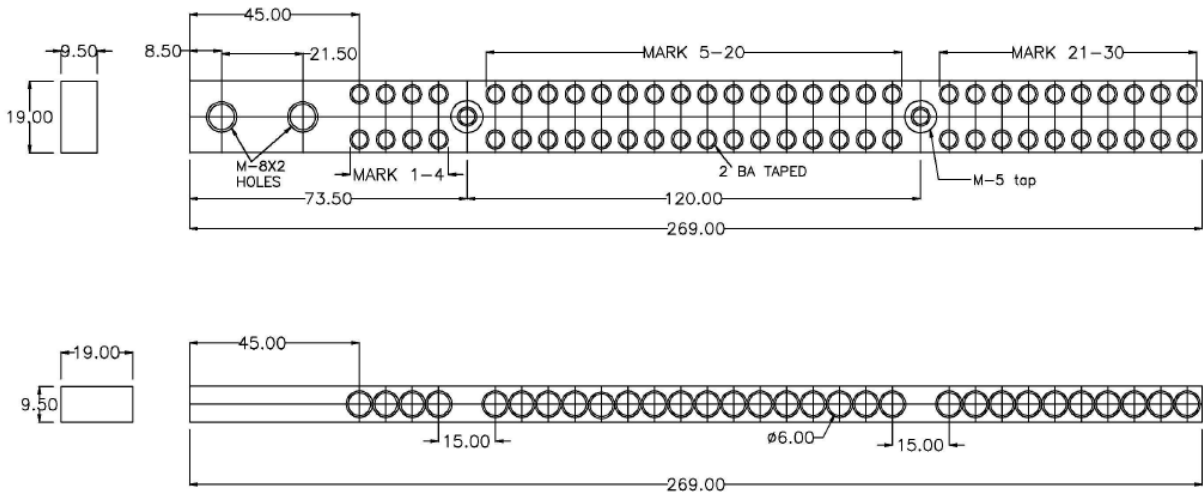

Earth & Neutral Bars - 165A Range

Specifications

Material: Brass

Height: 9.5mm

Width: 19mm

165A rated

2 x M8 bolts for mains cable fixing

2 x screws per tunnel – accepts up to 16.0mm² cables

Tunnel screws rounded on bottom to prevent damaging conductor

Standard numbering

Product Image

Product Details

Part No.	Ways	Length (mm)
ENB6	6	103
ENB12	12	143
ENB18	18	185
ENB24	24	227
ENB30	30	269
ENB36	36	311
ENB42	42	353
ENB48	48	394.5
ENB60	60	499
ENB72	72	576
ENB84	84	668

Product Dimensions

ENBC6

ENB12

ENB18

ENB24

ENB30

ENB36

ENB42