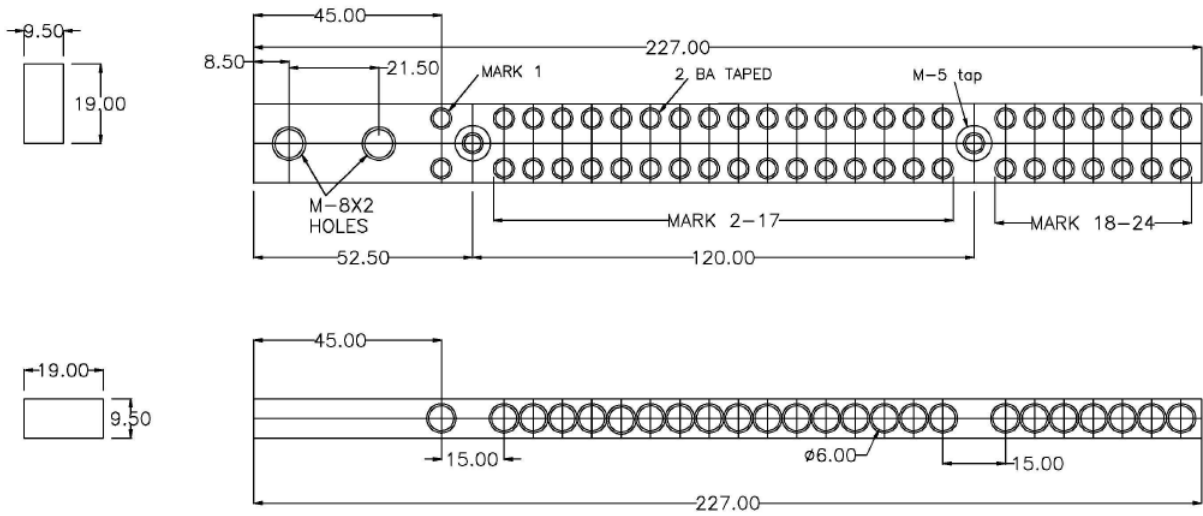

Earth & Neutral Bars - 165A Range

Specifications

Material: Brass

Height: 9.5mm

Width: 19mm

165A rated

2 x M8 bolts for mains cable fixing

2 x screws per tunnel – accepts up to 16.0mm² cables

Tunnel screws rounded on bottom to prevent damaging conductor

Standard numbering

Product Image

Product Details

Part No.	Ways	Length (mm)
ENB6	6	103
ENB12	12	143
ENB18	18	185
ENB24	24	227
ENB30	30	269
ENB36	36	311
ENB42	42	353
ENB48	48	394.5
ENB60	60	499
ENB72	72	576
ENB84	84	668

Product Dimensions

ENBC6

ENB12

ENB18

ENB24

ENB30

ENB36

ENB42