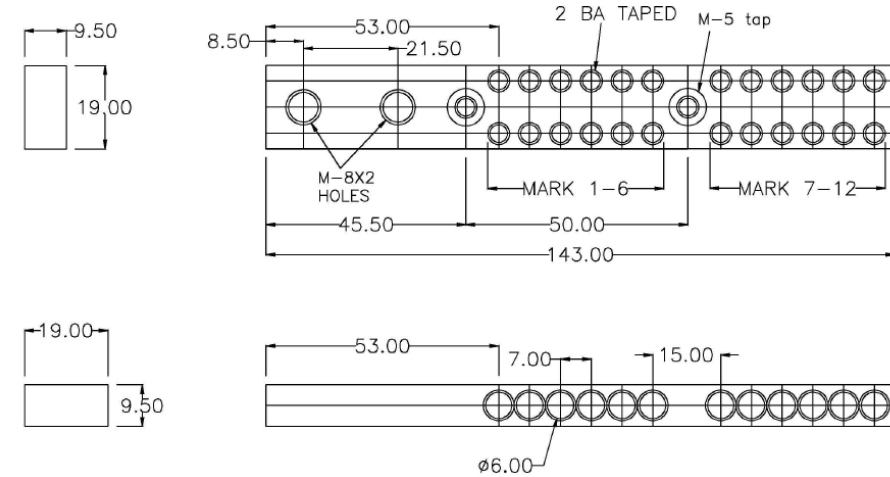

Earth & Neutral Bars - 165A Range

Specifications

Material: Brass

Height: 9.5mm

Width: 19mm

165A rated

2 x M8 bolts for mains cable fixing

2 x screws per tunnel – accepts up to 16.0mm² cables

Tunnel screws rounded on bottom to prevent damaging conductor

Standard numbering

Product Image

Product Details

Part No.	Ways	Length (mm)
ENB6	6	103
ENB12	12	143
ENB18	18	185
ENB24	24	227
ENB30	30	269
ENB36	36	311
ENB42	42	353
ENB48	48	394.5
ENB60	60	499
ENB72	72	576
ENB84	84	668

Product Dimensions

ENBC6

ENB12

ENB18

ENB24

ENB30

ENB36

ENB42