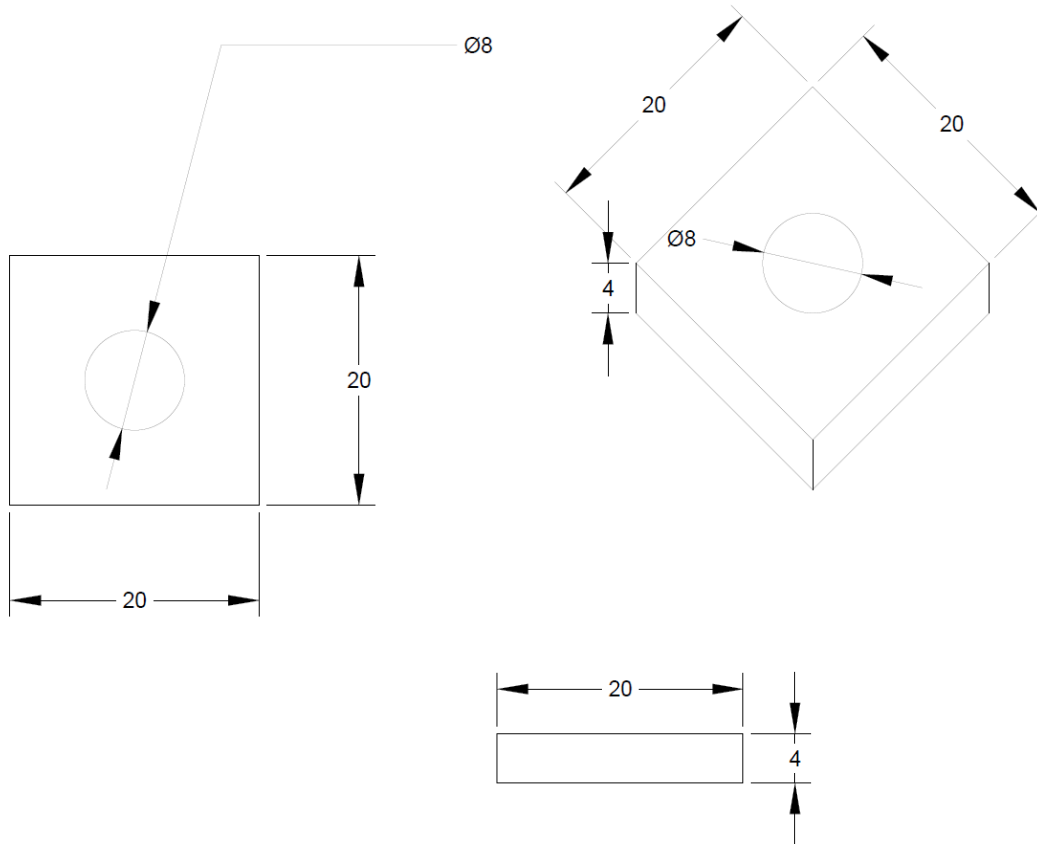

J Frame to Chassis Connection Spacer 4.0mm

Material: Copper

Product Image

Product Details

Part No.	Description	Suits Frame	Size
MCS-SPACER	J Frame to Chassis Connection Spacer	J Frame	4.0mm

Product Dimensions

Measurements are in mm