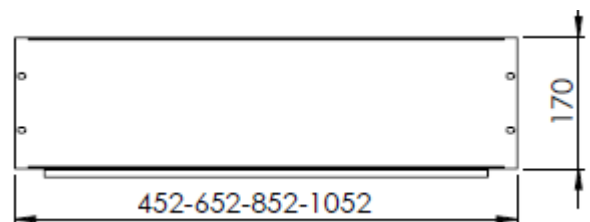

### Product Details

Part No.	Compatible Size (mm)	Height (mm)
ASPL604020	600w x 400d	200
ASPL804020	800w x 400d	200
ASPL1004020	1000w x 400	200
ASPL1204020	1200w x 400d	200

### Product Images and Dimensions

#### ASPL604020

Top view:

Top cover:

Front on (height):