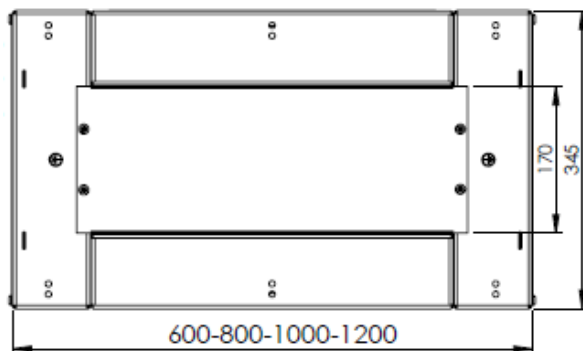

Front on (height):