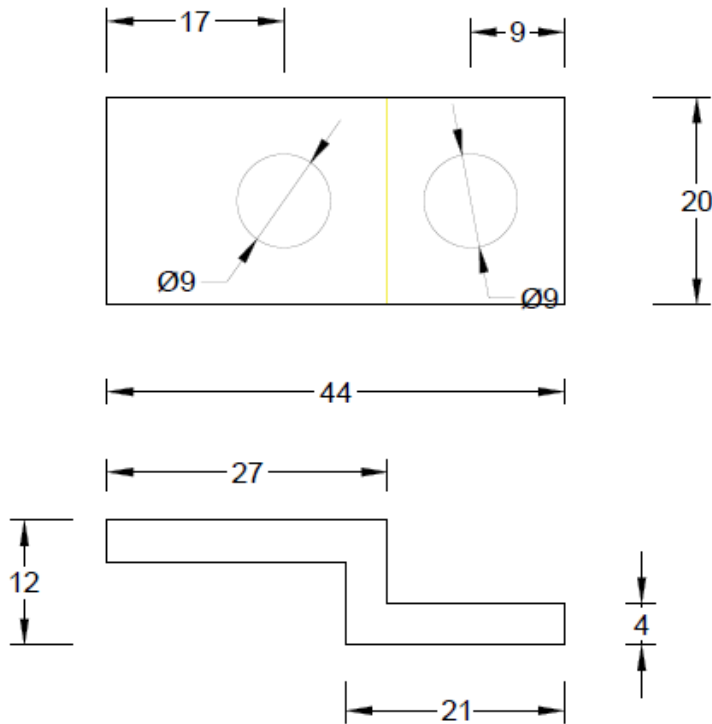

J Frame to Chassis Connection Piece 44mm x 20mm

Material: Copper

Product Image

Product Details

Part No.	Description	Suits Frame
MCS-LINK	J Frame to Chassis Copper Connection Piece 44mm X 20mm	J Frame

Product Dimensions

Measurements are in mm