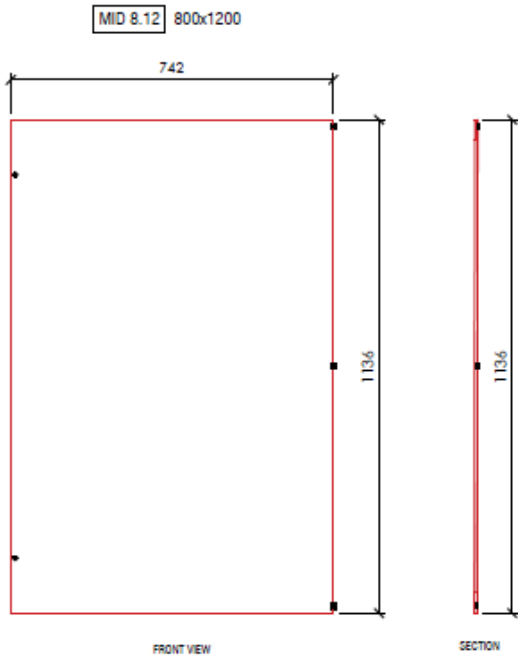

MWM Series - Internal Doors

Material:	1.2mm Sheet Steel
Colour:	White

Product dimensions and images

Product dimensions and images cont...

Part No.	Door Width W	Door Height H	To suit enclosure (W x H)	Usable Area W1	Usable Area H1	No. Locks
MID4.4	342	336	400 x 400	260	320	1
MID4.5	342	436	400 x 500	260	420	1
MID4.6	342	536	400 x 600	260	520	1
MID5.7	442	636	500 x 700	360	620	1
MID6.4	542	336	600 x 400	460	320	1
MID6.6	542	536	600 x 600	460	520	1
MID6.8	542	736	600 x 800	460	720	1
MID6.10	542	936	600 x 1000	460	920	1
MID6.12	542	1136	600 x 1200	460	1120	1
MID6.14	542	1336	600 x 1400	460	1320	1
MID6.16	542	1536	600 x 1600	460	1520	1
MID8.4	742	336	800 x 400	660	320	2
MID8.6	742	536	800 x 600	660	520	2
MID8.8	742	736	800 x 800	660	720	2
MID8.10	742	936	800 x 1000	660	920	2
MID8.12	742	1136	800 x 1200	660	1120	2
MID8.14	742	1336	800 x 1400	660	1320	2
MID8.16	742	1536	800 x 1600	660	1520	2

Measurements are in mm

Product dimensions and images cont...

Product dimensions and images cont...

Product dimensions and images cont...

Product dimensions and images cont...

Subject to change without notice