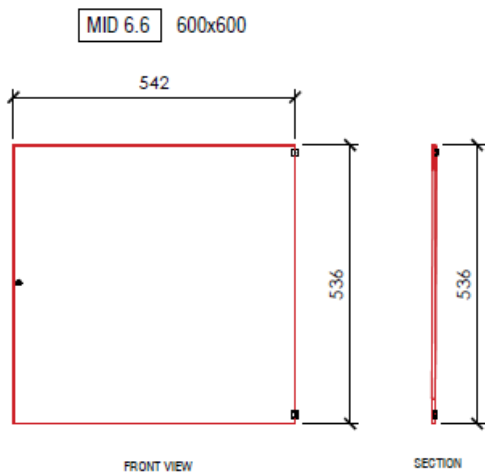

MWM Series - Internal Doors

Material:	1.2mm Sheet Steel
Colour:	White

Product dimensions and images

Product dimensions and images cont...

Part No.	Door Width W	Door Height H	To suit enclosure (W x H)	Usable Area W1	Usable Area H1	No. Locks
MID4.4	342	336	400 x 400	260	320	1
MID4.5	342	436	400 x 500	260	420	1
MID4.6	342	536	400 x 600	260	520	1
MID5.7	442	636	500 x 700	360	620	1
MID6.4	542	336	600 x 400	460	320	1
MID6.6	542	536	600 x 600	460	520	1
MID6.8	542	736	600 x 800	460	720	1
MID6.10	542	936	600 x 1000	460	920	1
MID6.12	542	1136	600 x 1200	460	1120	1
MID6.14	542	1336	600 x 1400	460	1320	1
MID6.16	542	1536	600 x 1600	460	1520	1
MID8.4	742	336	800 x 400	660	320	2
MID8.6	742	536	800 x 600	660	520	2
MID8.8	742	736	800 x 800	660	720	2
MID8.10	742	936	800 x 1000	660	920	2
MID8.12	742	1136	800 x 1200	660	1120	2
MID8.14	742	1336	800 x 1400	660	1320	2
MID8.16	742	1536	800 x 1600	660	1520	2

Measurements are in mm

Product dimensions and images cont...

Product dimensions and images cont...

Product dimensions and images cont...

Product dimensions and images cont...

Subject to change without notice