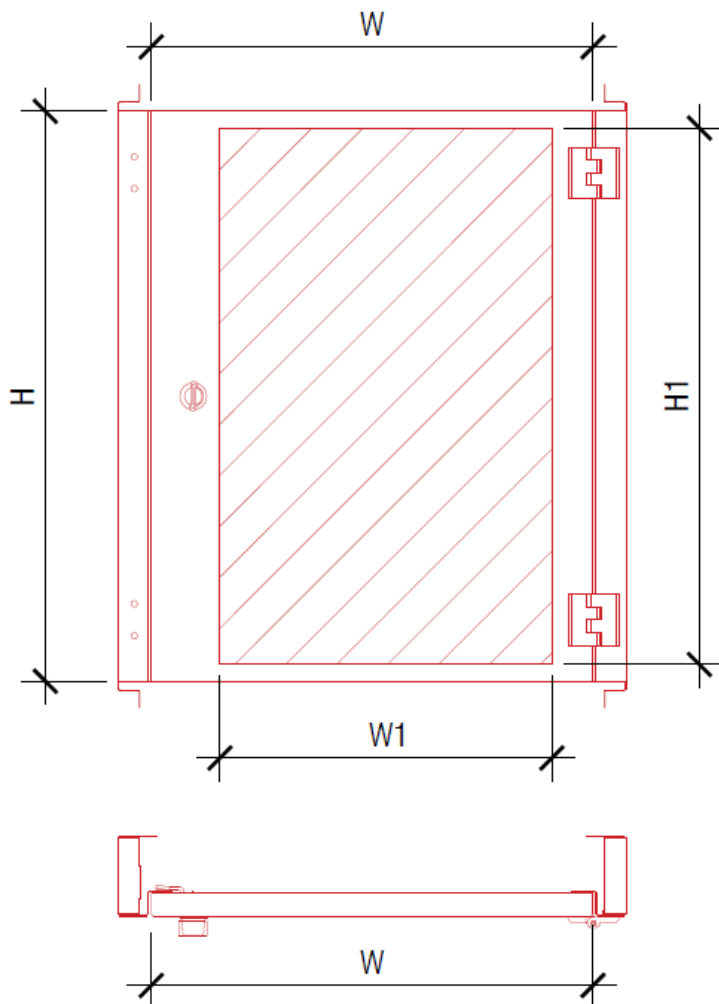

MWM Series - Internal Doors

Material:	1.2mm Sheet Steel
Colour:	White

Product dimensions and images

Product dimensions and images cont...

Part No.	Door Width W	Door Height H	To suit enclosure (W x H)	Usable Area W1	Usable Area H1	No. Locks
MID4.4	342	336	400 x 400	260	320	1
MID4.5	342	436	400 x 500	260	420	1
MID4.6	342	536	400 x 600	260	520	1
MID5.7	442	636	500 x 700	360	620	1
MID6.4	542	336	600 x 400	460	320	1
MID6.6	542	536	600 x 600	460	520	1
MID6.8	542	736	600 x 800	460	720	1
MID6.10	542	936	600 x 1000	460	920	1
MID6.12	542	1136	600 x 1200	460	1120	1
MID6.14	542	1336	600 x 1400	460	1320	1
MID6.16	542	1536	600 x 1600	460	1520	1
MID8.4	742	336	800 x 400	660	320	2
MID8.6	742	536	800 x 600	660	520	2
MID8.8	742	736	800 x 800	660	720	2
MID8.10	742	936	800 x 1000	660	920	2
MID8.12	742	1136	800 x 1200	660	1120	2
MID8.14	742	1336	800 x 1400	660	1320	2
MID8.16	742	1536	800 x 1600	660	1520	2

Measurements are in mm

Product dimensions and images cont...

Product dimensions and images cont...

Product dimensions and images cont...

Product dimensions and images cont...

Subject to change without notice