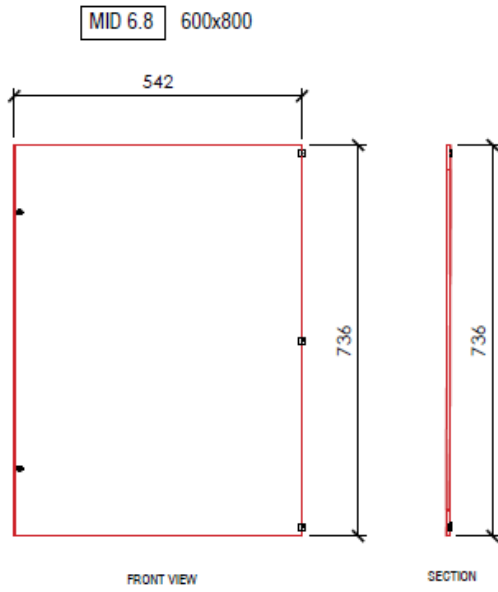

MWM Series - Internal Doors

Material:	1.2mm Sheet Steel
Colour:	White

Product dimensions and images

Product dimensions and images cont...

Part No.	Door Width W	Door Height H	To suit enclosure (W x H)	Usable Area W1	Usable Area H1	No. Locks
MID4.4	342	336	400 x 400	260	320	1
MID4.5	342	436	400 x 500	260	420	1
MID4.6	342	536	400 x 600	260	520	1
MID5.7	442	636	500 x 700	360	620	1
MID6.4	542	336	600 x 400	460	320	1
MID6.6	542	536	600 x 600	460	520	1
MID6.8	542	736	600 x 800	460	720	1
MID6.10	542	936	600 x 1000	460	920	1
MID6.12	542	1136	600 x 1200	460	1120	1
MID6.14	542	1336	600 x 1400	460	1320	1
MID6.16	542	1536	600 x 1600	460	1520	1
MID8.4	742	336	800 x 400	660	320	2
MID8.6	742	536	800 x 600	660	520	2
MID8.8	742	736	800 x 800	660	720	2
MID8.10	742	936	800 x 1000	660	920	2
MID8.12	742	1136	800 x 1200	660	1120	2
MID8.14	742	1336	800 x 1400	660	1320	2
MID8.16	742	1536	800 x 1600	660	1520	2

Measurements are in mm

Product dimensions and images cont...

Product dimensions and images cont...

Product dimensions and images cont...

Product dimensions and images cont...

Subject to change without notice