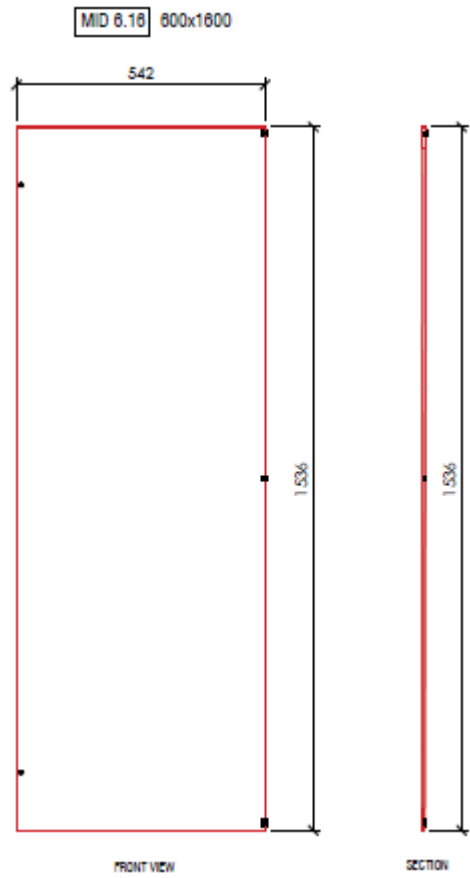

MWM Series - Internal Doors

Material:	1.2mm Sheet Steel
Colour:	White

Product dimensions and images

Product dimensions and images cont...

Part No.	Door Width W	Door Height H	To suit enclosure (W x H)	Usable Area W1	Usable Area H1	No. Locks
MID4.4	342	336	400 x 400	260	320	1
MID4.5	342	436	400 x 500	260	420	1
MID4.6	342	536	400 x 600	260	520	1
MID5.7	442	636	500 x 700	360	620	1
MID6.4	542	336	600 x 400	460	320	1
MID6.6	542	536	600 x 600	460	520	1
MID6.8	542	736	600 x 800	460	720	1
MID6.10	542	936	600 x 1000	460	920	1
MID6.12	542	1136	600 x 1200	460	1120	1
MID6.14	542	1336	600 x 1400	460	1320	1
MID6.16	542	1536	600 x 1600	460	1520	1
MID8.4	742	336	800 x 400	660	320	2
MID8.6	742	536	800 x 600	660	520	2
MID8.8	742	736	800 x 800	660	720	2
MID8.10	742	936	800 x 1000	660	920	2
MID8.12	742	1136	800 x 1200	660	1120	2
MID8.14	742	1336	800 x 1400	660	1320	2
MID8.16	742	1536	800 x 1600	660	1520	2

Measurements are in mm

Product dimensions and images cont...

Product dimensions and images cont...

Product dimensions and images cont...

Product dimensions and images cont...

Subject to change without notice