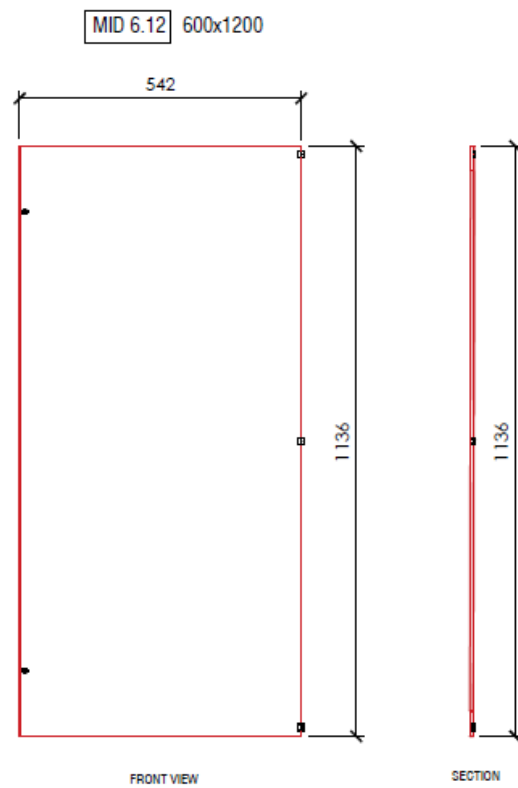

MWM Series - Internal Doors

Material:	1.2mm Sheet Steel
Colour:	White

Product dimensions and images

Product dimensions and images cont...

Part No.	Door Width W	Door Height H	To suit enclosure (W x H)	Usable Area W1	Usable Area H1	No. Locks
MID4.4	342	336	400 x 400	260	320	1
MID4.5	342	436	400 x 500	260	420	1
MID4.6	342	536	400 x 600	260	520	1
MID5.7	442	636	500 x 700	360	620	1
MID6.4	542	336	600 x 400	460	320	1
MID6.6	542	536	600 x 600	460	520	1
MID6.8	542	736	600 x 800	460	720	1
MID6.10	542	936	600 x 1000	460	920	1
MID6.12	542	1136	600 x 1200	460	1120	1
MID6.14	542	1336	600 x 1400	460	1320	1
MID6.16	542	1536	600 x 1600	460	1520	1
MID8.4	742	336	800 x 400	660	320	2
MID8.6	742	536	800 x 600	660	520	2
MID8.8	742	736	800 x 800	660	720	2
MID8.10	742	936	800 x 1000	660	920	2
MID8.12	742	1136	800 x 1200	660	1120	2
MID8.14	742	1336	800 x 1400	660	1320	2
MID8.16	742	1536	800 x 1600	660	1520	2

Measurements are in mm

Product dimensions and images cont...

Product dimensions and images cont...

Product dimensions and images cont...

Product dimensions and images cont...

Subject to change without notice