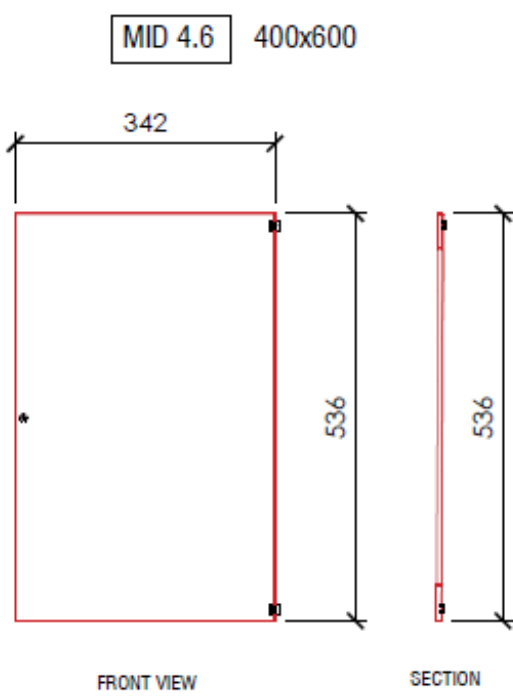

MWM Series - Internal Doors

Material:	1.2mm Sheet Steel
Colour:	White

Product dimensions and images

Product dimensions and images cont...

Part No.	Door Width W	Door Height H	To suit enclosure (W x H)	Usable Area W1	Usable Area H1	No. Locks
MID4.4	342	336	400 x 400	260	320	1
MID4.5	342	436	400 x 500	260	420	1
MID4.6	342	536	400 x 600	260	520	1
MID5.7	442	636	500 x 700	360	620	1
MID6.4	542	336	600 x 400	460	320	1
MID6.6	542	536	600 x 600	460	520	1
MID6.8	542	736	600 x 800	460	720	1
MID6.10	542	936	600 x 1000	460	920	1
MID6.12	542	1136	600 x 1200	460	1120	1
MID6.14	542	1336	600 x 1400	460	1320	1
MID6.16	542	1536	600 x 1600	460	1520	1
MID8.4	742	336	800 x 400	660	320	2
MID8.6	742	536	800 x 600	660	520	2
MID8.8	742	736	800 x 800	660	720	2
MID8.10	742	936	800 x 1000	660	920	2
MID8.12	742	1136	800 x 1200	660	1120	2
MID8.14	742	1336	800 x 1400	660	1320	2
MID8.16	742	1536	800 x 1600	660	1520	2

Measurements are in mm

Product dimensions and images cont...

Product dimensions and images cont...

Product dimensions and images cont...

Product dimensions and images cont...

Subject to change without notice