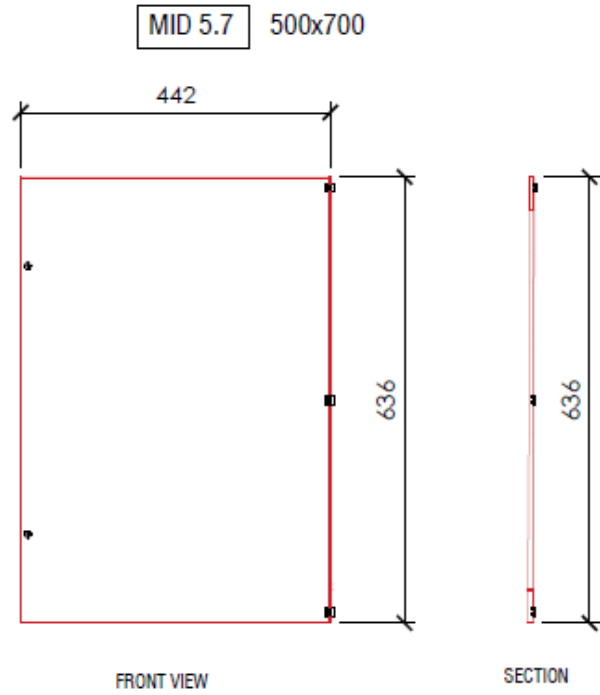

MWM Series - Internal Doors

Material:	1.2mm Sheet Steel
Colour:	White

Product dimensions and images

Product dimensions and images cont...

Part No.	Door Width W	Door Height H	To suit enclosure (W x H)	Usable Area W1	Usable Area H1	No. Locks
MID4.4	342	336	400 x 400	260	320	1
MID4.5	342	436	400 x 500	260	420	1
MID4.6	342	536	400 x 600	260	520	1
MID5.7	442	636	500 x 700	360	620	1
MID6.4	542	336	600 x 400	460	320	1
MID6.6	542	536	600 x 600	460	520	1
MID6.8	542	736	600 x 800	460	720	1
MID6.10	542	936	600 x 1000	460	920	1
MID6.12	542	1136	600 x 1200	460	1120	1
MID6.14	542	1336	600 x 1400	460	1320	1
MID6.16	542	1536	600 x 1600	460	1520	1
MID8.4	742	336	800 x 400	660	320	2
MID8.6	742	536	800 x 600	660	520	2
MID8.8	742	736	800 x 800	660	720	2
MID8.10	742	936	800 x 1000	660	920	2
MID8.12	742	1136	800 x 1200	660	1120	2
MID8.14	742	1336	800 x 1400	660	1320	2
MID8.16	742	1536	800 x 1600	660	1520	2

Measurements are in mm

Product dimensions and images cont...

Product dimensions and images cont...

Product dimensions and images cont...

Product dimensions and images cont...

Subject to change without notice