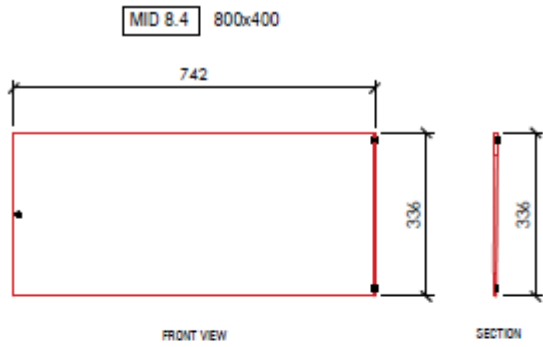

MWM Series - Internal Doors

Material:	1.2mm Sheet Steel
Colour:	White

Product dimensions and images

Product dimensions and images cont...

Part No.	Door Width W	Door Height H	To suit enclosure (W x H)	Usable Area W1	Usable Area H1	No. Locks
MID4.4	342	336	400 x 400	260	320	1
MID4.5	342	436	400 x 500	260	420	1
MID4.6	342	536	400 x 600	260	520	1
MID5.7	442	636	500 x 700	360	620	1
MID6.4	542	336	600 x 400	460	320	1
MID6.6	542	536	600 x 600	460	520	1
MID6.8	542	736	600 x 800	460	720	1
MID6.10	542	936	600 x 1000	460	920	1
MID6.12	542	1136	600 x 1200	460	1120	1
MID6.14	542	1336	600 x 1400	460	1320	1
MID6.16	542	1536	600 x 1600	460	1520	1
MID8.4	742	336	800 x 400	660	320	2
MID8.6	742	536	800 x 600	660	520	2
MID8.8	742	736	800 x 800	660	720	2
MID8.10	742	936	800 x 1000	660	920	2
MID8.12	742	1136	800 x 1200	660	1120	2
MID8.14	742	1336	800 x 1400	660	1320	2
MID8.16	742	1536	800 x 1600	660	1520	2

Measurements are in mm

Product dimensions and images cont...

Product dimensions and images cont...

Product dimensions and images cont...

Product dimensions and images cont...

Subject to change without notice