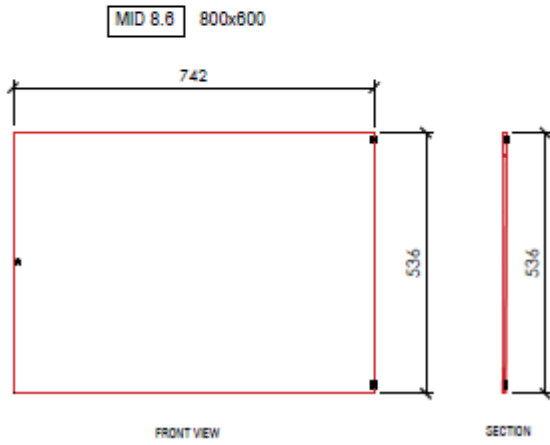

MWM Series - Internal Doors

Material:	1.2mm Sheet Steel
Colour:	White

Product dimensions and images

Product dimensions and images cont...

Part No.	Door Width W	Door Height H	To suit enclosure (W x H)	Usable Area W1	Usable Area H1	No. Locks
MID4.4	342	336	400 x 400	260	320	1
MID4.5	342	436	400 x 500	260	420	1
MID4.6	342	536	400 x 600	260	520	1
MID5.7	442	636	500 x 700	360	620	1
MID6.4	542	336	600 x 400	460	320	1
MID6.6	542	536	600 x 600	460	520	1
MID6.8	542	736	600 x 800	460	720	1
MID6.10	542	936	600 x 1000	460	920	1
MID6.12	542	1136	600 x 1200	460	1120	1
MID6.14	542	1336	600 x 1400	460	1320	1
MID6.16	542	1536	600 x 1600	460	1520	1
MID8.4	742	336	800 x 400	660	320	2
MID8.6	742	536	800 x 600	660	520	2
MID8.8	742	736	800 x 800	660	720	2
MID8.10	742	936	800 x 1000	660	920	2
MID8.12	742	1136	800 x 1200	660	1120	2
MID8.14	742	1336	800 x 1400	660	1320	2
MID8.16	742	1536	800 x 1600	660	1520	2

Measurements are in mm

Product dimensions and images cont...

Product dimensions and images cont...

Product dimensions and images cont...

Product dimensions and images cont...

Subject to change without notice