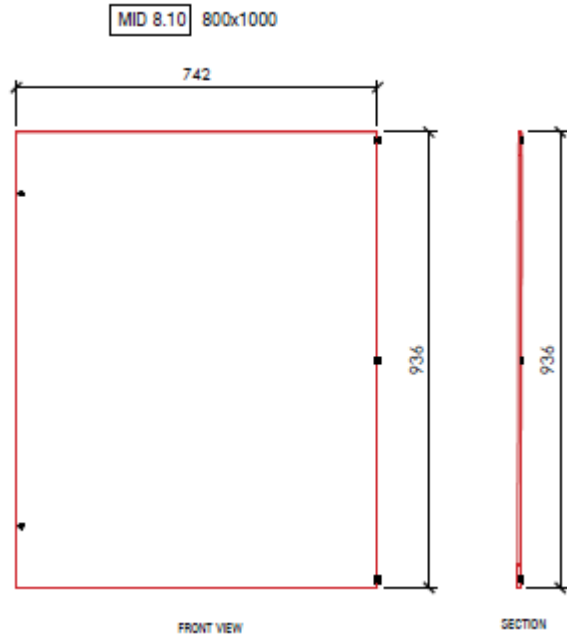

MWM Series - Internal Doors

Material:	1.2mm Sheet Steel
Colour:	White

Product dimensions and images

Product dimensions and images cont...

Part No.	Door Width W	Door Height H	To suit enclosure (W x H)	Usable Area W1	Usable Area H1	No. Locks
MID4.4	342	336	400 x 400	260	320	1
MID4.5	342	436	400 x 500	260	420	1
MID4.6	342	536	400 x 600	260	520	1
MID5.7	442	636	500 x 700	360	620	1
MID6.4	542	336	600 x 400	460	320	1
MID6.6	542	536	600 x 600	460	520	1
MID6.8	542	736	600 x 800	460	720	1
MID6.10	542	936	600 x 1000	460	920	1
MID6.12	542	1136	600 x 1200	460	1120	1
MID6.14	542	1336	600 x 1400	460	1320	1
MID6.16	542	1536	600 x 1600	460	1520	1
MID8.4	742	336	800 x 400	660	320	2
MID8.6	742	536	800 x 600	660	520	2
MID8.8	742	736	800 x 800	660	720	2
MID8.10	742	936	800 x 1000	660	920	2
MID8.12	742	1136	800 x 1200	660	1120	2
MID8.14	742	1336	800 x 1400	660	1320	2
MID8.16	742	1536	800 x 1600	660	1520	2

Measurements are in mm

Product dimensions and images cont...

Product dimensions and images cont...

Product dimensions and images cont...

Product dimensions and images cont...

Subject to change without notice