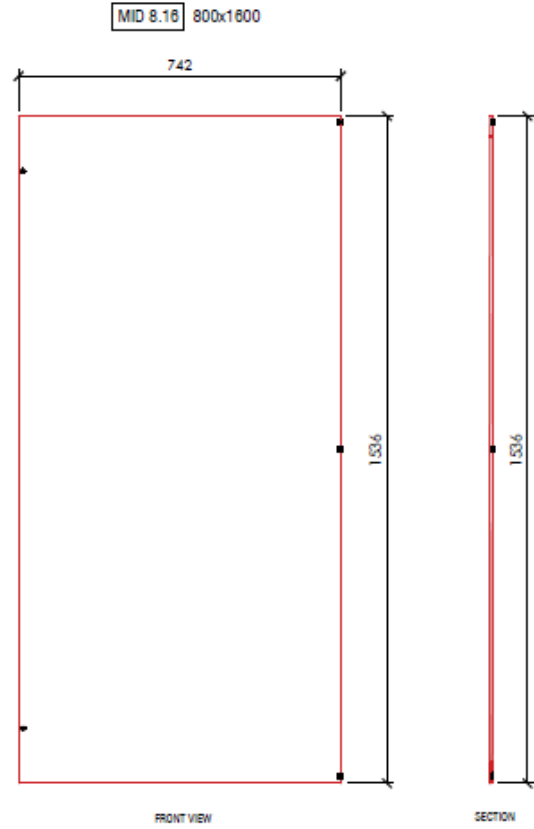

MWM Series - Internal Doors

Material:	1.2mm Sheet Steel
Colour:	White

Product dimensions and images

Product dimensions and images cont...

Part No.	Door Width W	Door Height H	To suit enclosure (W x H)	Usable Area W1	Usable Area H1	No. Locks
MID4.4	342	336	400 x 400	260	320	1
MID4.5	342	436	400 x 500	260	420	1
MID4.6	342	536	400 x 600	260	520	1
MID5.7	442	636	500 x 700	360	620	1
MID6.4	542	336	600 x 400	460	320	1
MID6.6	542	536	600 x 600	460	520	1
MID6.8	542	736	600 x 800	460	720	1
MID6.10	542	936	600 x 1000	460	920	1
MID6.12	542	1136	600 x 1200	460	1120	1
MID6.14	542	1336	600 x 1400	460	1320	1
MID6.16	542	1536	600 x 1600	460	1520	1
MID8.4	742	336	800 x 400	660	320	2
MID8.6	742	536	800 x 600	660	520	2
MID8.8	742	736	800 x 800	660	720	2
MID8.10	742	936	800 x 1000	660	920	2
MID8.12	742	1136	800 x 1200	660	1120	2
MID8.14	742	1336	800 x 1400	660	1320	2
MID8.16	742	1536	800 x 1600	660	1520	2

Measurements are in mm

Product dimensions and images cont...

Product dimensions and images cont...

Product dimensions and images cont...

Product dimensions and images cont...

Subject to change without notice