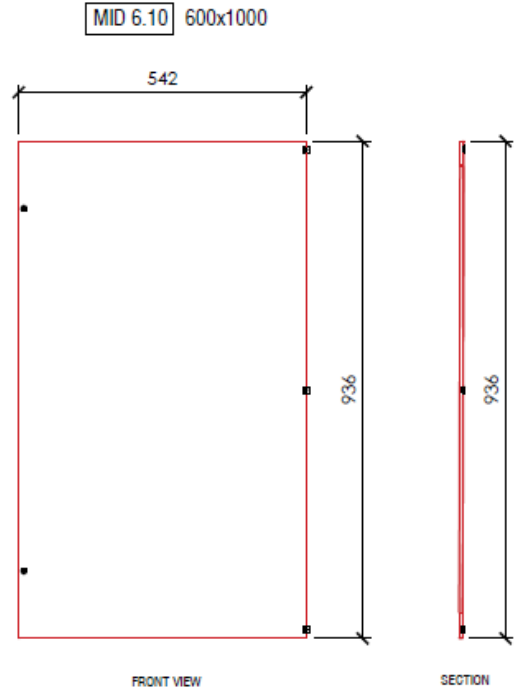

MWM Series - Internal Doors

Material:	1.2mm Sheet Steel
Colour:	White

Product dimensions and images

Product dimensions and images cont...

Part No.	Door Width W	Door Height H	To suit enclosure (W x H)	Usable Area W1	Usable Area H1	No. Locks
MID4.4	342	336	400 x 400	260	320	1
MID4.5	342	436	400 x 500	260	420	1
MID4.6	342	536	400 x 600	260	520	1
MID5.7	442	636	500 x 700	360	620	1
MID6.4	542	336	600 x 400	460	320	1
MID6.6	542	536	600 x 600	460	520	1
MID6.8	542	736	600 x 800	460	720	1
MID6.10	542	936	600 x 1000	460	920	1
MID6.12	542	1136	600 x 1200	460	1120	1
MID6.14	542	1336	600 x 1400	460	1320	1
MID6.16	542	1536	600 x 1600	460	1520	1
MID8.4	742	336	800 x 400	660	320	2
MID8.6	742	536	800 x 600	660	520	2
MID8.8	742	736	800 x 800	660	720	2
MID8.10	742	936	800 x 1000	660	920	2
MID8.12	742	1136	800 x 1200	660	1120	2
MID8.14	742	1336	800 x 1400	660	1320	2
MID8.16	742	1536	800 x 1600	660	1520	2

Measurements are in mm

Product dimensions and images cont...

Product dimensions and images cont...

Product dimensions and images cont...

Product dimensions and images cont...

Subject to change without notice