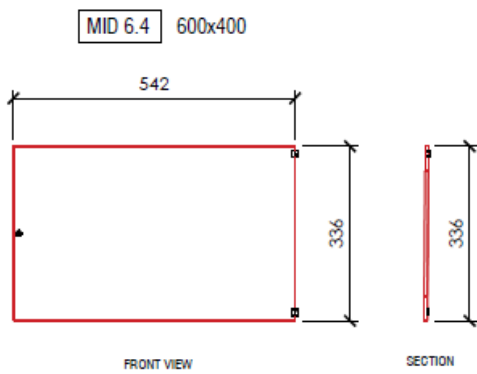

MWM Series - Internal Doors

Material:	1.2mm Sheet Steel
Colour:	White

Product dimensions and images

Product dimensions and images cont...

Part No.	Door Width W	Door Height H	To suit enclosure (W x H)	Usable Area W1	Usable Area H1	No. Locks
MID4.4	342	336	400 x 400	260	320	1
MID4.5	342	436	400 x 500	260	420	1
MID4.6	342	536	400 x 600	260	520	1
MID5.7	442	636	500 x 700	360	620	1
MID6.4	542	336	600 x 400	460	320	1
MID6.6	542	536	600 x 600	460	520	1
MID6.8	542	736	600 x 800	460	720	1
MID6.10	542	936	600 x 1000	460	920	1
MID6.12	542	1136	600 x 1200	460	1120	1
MID6.14	542	1336	600 x 1400	460	1320	1
MID6.16	542	1536	600 x 1600	460	1520	1
MID8.4	742	336	800 x 400	660	320	2
MID8.6	742	536	800 x 600	660	520	2
MID8.8	742	736	800 x 800	660	720	2
MID8.10	742	936	800 x 1000	660	920	2
MID8.12	742	1136	800 x 1200	660	1120	2
MID8.14	742	1336	800 x 1400	660	1320	2
MID8.16	742	1536	800 x 1600	660	1520	2

Measurements are in mm

Product dimensions and images cont...

Product dimensions and images cont...

Product dimensions and images cont...

Product dimensions and images cont...

Subject to change without notice