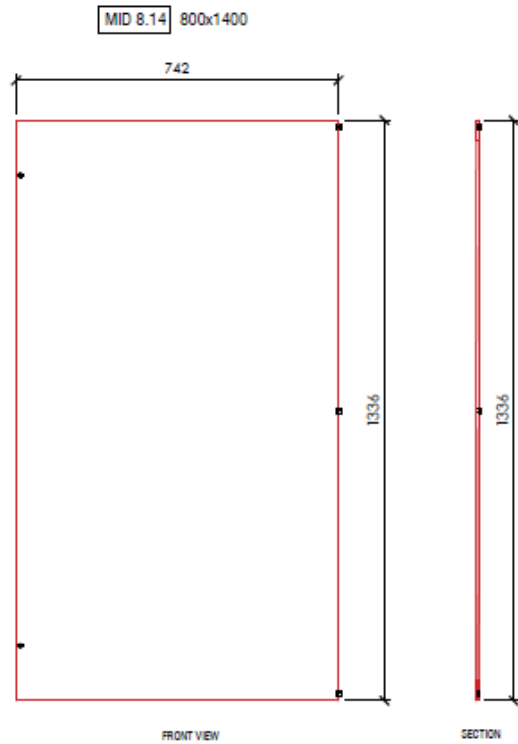

MWM Series - Internal Doors

Material:	1.2mm Sheet Steel
Colour:	White

Product dimensions and images

Product dimensions and images cont...

Part No.	Door Width W	Door Height H	To suit enclosure (W x H)	Usable Area W1	Usable Area H1	No. Locks
MID4.4	342	336	400 x 400	260	320	1
MID4.5	342	436	400 x 500	260	420	1
MID4.6	342	536	400 x 600	260	520	1
MID5.7	442	636	500 x 700	360	620	1
MID6.4	542	336	600 x 400	460	320	1
MID6.6	542	536	600 x 600	460	520	1
MID6.8	542	736	600 x 800	460	720	1
MID6.10	542	936	600 x 1000	460	920	1
MID6.12	542	1136	600 x 1200	460	1120	1
MID6.14	542	1336	600 x 1400	460	1320	1
MID6.16	542	1536	600 x 1600	460	1520	1
MID8.4	742	336	800 x 400	660	320	2
MID8.6	742	536	800 x 600	660	520	2
MID8.8	742	736	800 x 800	660	720	2
MID8.10	742	936	800 x 1000	660	920	2
MID8.12	742	1136	800 x 1200	660	1120	2
MID8.14	742	1336	800 x 1400	660	1320	2
MID8.16	742	1536	800 x 1600	660	1520	2

Measurements are in mm

Product dimensions and images cont...

Product dimensions and images cont...

Product dimensions and images cont...

Product dimensions and images cont...

Subject to change without notice