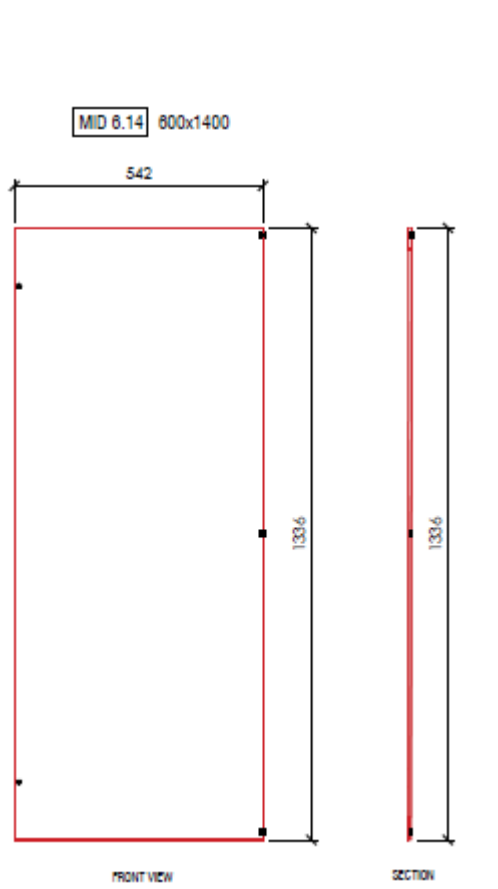

MWM Series - Internal Doors

Material:	1.2mm Sheet Steel
Colour:	White

Product dimensions and images

Product dimensions and images cont...

Part No.	Door Width W	Door Height H	To suit enclosure (W x H)	Usable Area W1	Usable Area H1	No. Locks
MID4.4	342	336	400 x 400	260	320	1
MID4.5	342	436	400 x 500	260	420	1
MID4.6	342	536	400 x 600	260	520	1
MID5.7	442	636	500 x 700	360	620	1
MID6.4	542	336	600 x 400	460	320	1
MID6.6	542	536	600 x 600	460	520	1
MID6.8	542	736	600 x 800	460	720	1
MID6.10	542	936	600 x 1000	460	920	1
MID6.12	542	1136	600 x 1200	460	1120	1
MID6.14	542	1336	600 x 1400	460	1320	1
MID6.16	542	1536	600 x 1600	460	1520	1
MID8.4	742	336	800 x 400	660	320	2
MID8.6	742	536	800 x 600	660	520	2
MID8.8	742	736	800 x 800	660	720	2
MID8.10	742	936	800 x 1000	660	920	2
MID8.12	742	1136	800 x 1200	660	1120	2
MID8.14	742	1336	800 x 1400	660	1320	2
MID8.16	742	1536	800 x 1600	660	1520	2

Measurements are in mm

Product dimensions and images cont...

Product dimensions and images cont...

Product dimensions and images cont...

Product dimensions and images cont...

Subject to change without notice