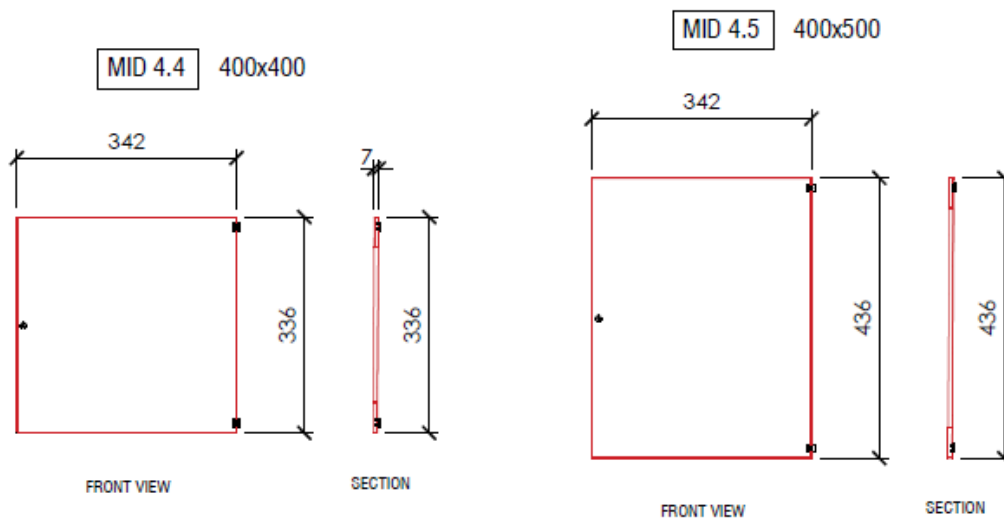

MWM Series - Internal Doors

Material:	1.2mm Sheet Steel
Colour:	White

Product dimensions and images

Product dimensions and images cont...

Part No.	Door Width W	Door Height H	To suit enclosure (W x H)	Usable Area W1	Usable Area H1	No. Locks
MID4.4	342	336	400 x 400	260	320	1
MID4.5	342	436	400 x 500	260	420	1
MID4.6	342	536	400 x 600	260	520	1
MID5.7	442	636	500 x 700	360	620	1
MID6.4	542	336	600 x 400	460	320	1
MID6.6	542	536	600 x 600	460	520	1
MID6.8	542	736	600 x 800	460	720	1
MID6.10	542	936	600 x 1000	460	920	1
MID6.12	542	1136	600 x 1200	460	1120	1
MID6.14	542	1336	600 x 1400	460	1320	1
MID6.16	542	1536	600 x 1600	460	1520	1
MID8.4	742	336	800 x 400	660	320	2
MID8.6	742	536	800 x 600	660	520	2
MID8.8	742	736	800 x 800	660	720	2
MID8.10	742	936	800 x 1000	660	920	2
MID8.12	742	1136	800 x 1200	660	1120	2
MID8.14	742	1336	800 x 1400	660	1320	2
MID8.16	742	1536	800 x 1600	660	1520	2

Measurements are in mm

Product dimensions and images cont...

Product dimensions and images cont...

Product dimensions and images cont...

Product dimensions and images cont...

Subject to change without notice